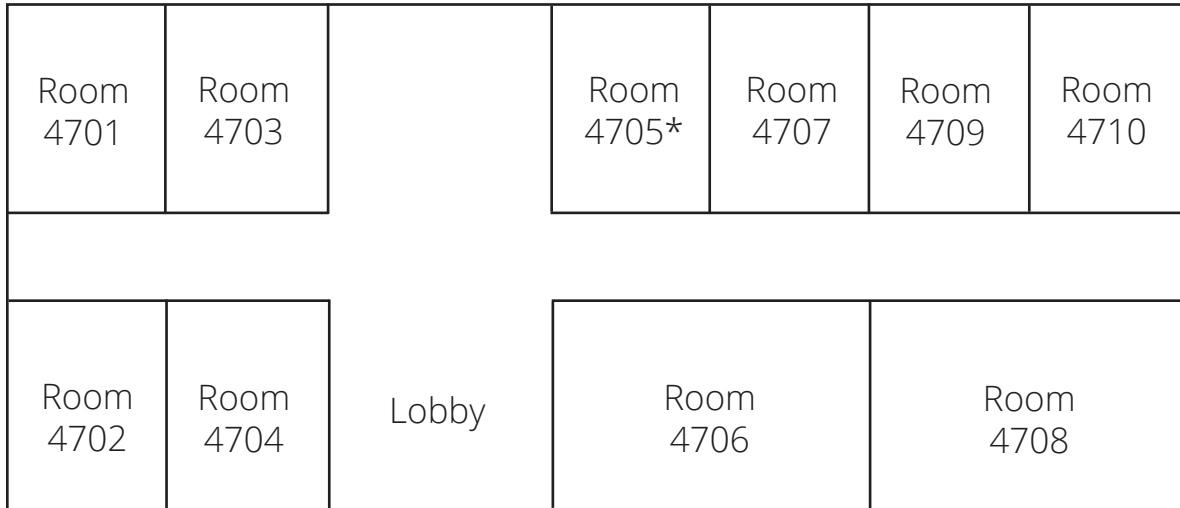

Building has 2 floors and a 79 person total capacity.

Bedding is provided at the foot of the bed.

Crestview

First Floor - 38 Person Capacity

10 Rooms - 16 twin bunk beds, 2 twin over full bunk beds

**Telephone service available*

Room 4701
bunk bed _____
bunk bed _____

Room 4702
bunk bed _____
bunk bed _____

Room 4703
bunk bed _____
bunk bed _____

Room 4704
bunk bed _____
bunk bed _____

Room 4705
full (bottom bunk) _____
twin (top bunk) _____

Room 4706
bunk bed _____
bunk bed _____

Room 4707
full (bottom bunk) _____
twin (top bunk) _____

Room 4708
bunk bed _____
bunk bed _____

Room 4709
bunk bed _____
bunk bed _____

Room 4710
bunk bed _____
bunk bed _____

Building has 2 floors and a 79 person total capacity.

Bedding is provided at the foot of the bed.

Crestview

Second Floor - 41 Person Capacity

11 Rooms - 15 twin bunk beds, 3 twin over full bunk beds, 2 twin beds