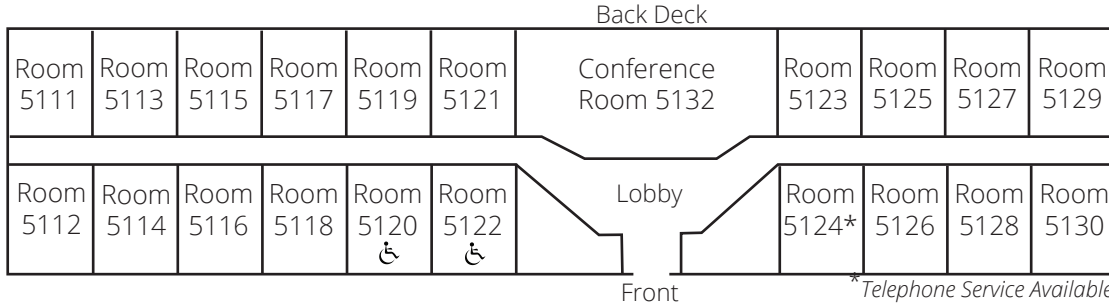

 bunk bed _____

 bunk bed _____

Room 5104 : full bed _____

 bunk bed _____

 bunk bed _____

Room 5110 : full bed _____

 bunk bed _____

 bunk bed _____

Room 5105 : full bed _____

 bunk bed _____

 bunk bed _____

Room 5106 : full bed _____

 bunk bed _____

 bunk bed _____

Building has 2 floors and a 174 person total capacity.
 Bedding for bunk beds is provided at the foot of the bed.

Rocky Ridge

Second Floor - 114 Person Capacity
 20 Rooms - 20 Full Beds, 2 Single Beds, 32 Bunk Beds

- | | | |
|--|--|---|
| <p>5111 : full bed _____</p> <p>bunk bed _____</p> <p>bunk bed _____</p> <p>5112 : full bed _____</p> <p>bunk bed _____</p> <p>bunk bed _____</p> <p>5113 : full bed _____</p> <p>bunk bed _____</p> <p>bunk bed _____</p> <p>5114 : full bed _____</p> <p>bunk bed _____</p> <p>bunk bed _____</p> <p>5115 : full bed _____</p> <p>bunk bed _____</p> <p>bunk bed _____</p> <p>5116 : full bed _____</p> <p>bunk bed _____</p> <p>bunk bed _____</p> <p>5117 : full bed _____</p> <p>bunk bed _____</p> <p>bunk bed _____</p> | <p>5118 : full bed _____</p> <p>bunk bed _____</p> <p>bunk bed _____</p> <p>5119 : full bed _____</p> <p>bunk bed _____</p> <p>bunk bed _____</p> <p>5120 : full bed _____</p> <p>single bed _____</p> <p>5121 : full bed _____</p> <p>bunk bed _____</p> <p>bunk bed _____</p> <p>5122 : full bed _____</p> <p>single bed _____</p> <p>5123 : full bed _____</p> <p>bunk bed _____</p> <p>bunk bed _____</p> <p>5124 : full bed _____</p> <p>bunk bed _____</p> <p>bunk bed _____</p> | <p>5125 : full bed _____</p> <p>bunk bed _____</p> <p>bunk bed _____</p> <p>5126 : full bed _____</p> <p>bunk bed _____</p> <p>bunk bed _____</p> <p>5127 : full bed _____</p> <p>bunk bed _____</p> <p>bunk bed _____</p> <p>5128 : full bed _____</p> <p>bunk bed _____</p> <p>bunk bed _____</p> <p>5129 : full bed _____</p> <p>bunk bed _____</p> <p>bunk bed _____</p> <p>5130 : full bed _____</p> <p>bunk bed _____</p> <p>bunk bed _____</p> |
|--|--|---|