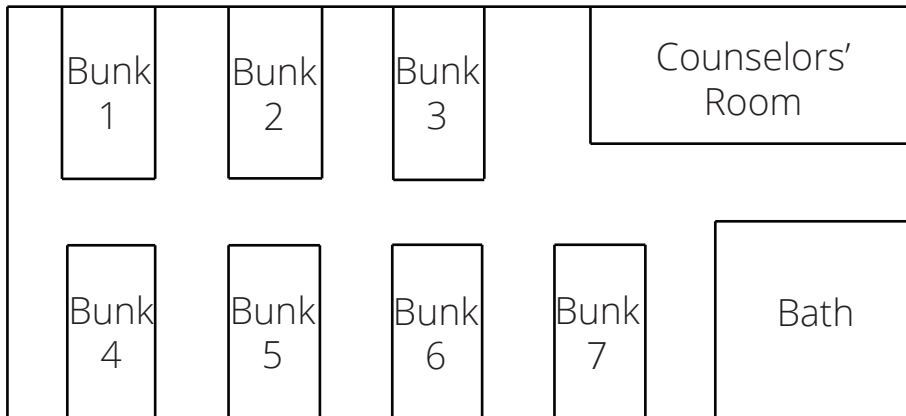

Cabins

3 Cabins, 48 Person Capacity

Hickory Cabin #2431 - 16 person capacity

Each cabin has a 16 person capacity and contains a counselors' room with 1 bunk bed, and 7 other bunk beds.

counselors' room _____

bunk 1 _____

bunk 2 _____

bunk 3 _____

bunk 4 _____

bunk 5 _____

bunk 6 _____

bunk 7 _____
