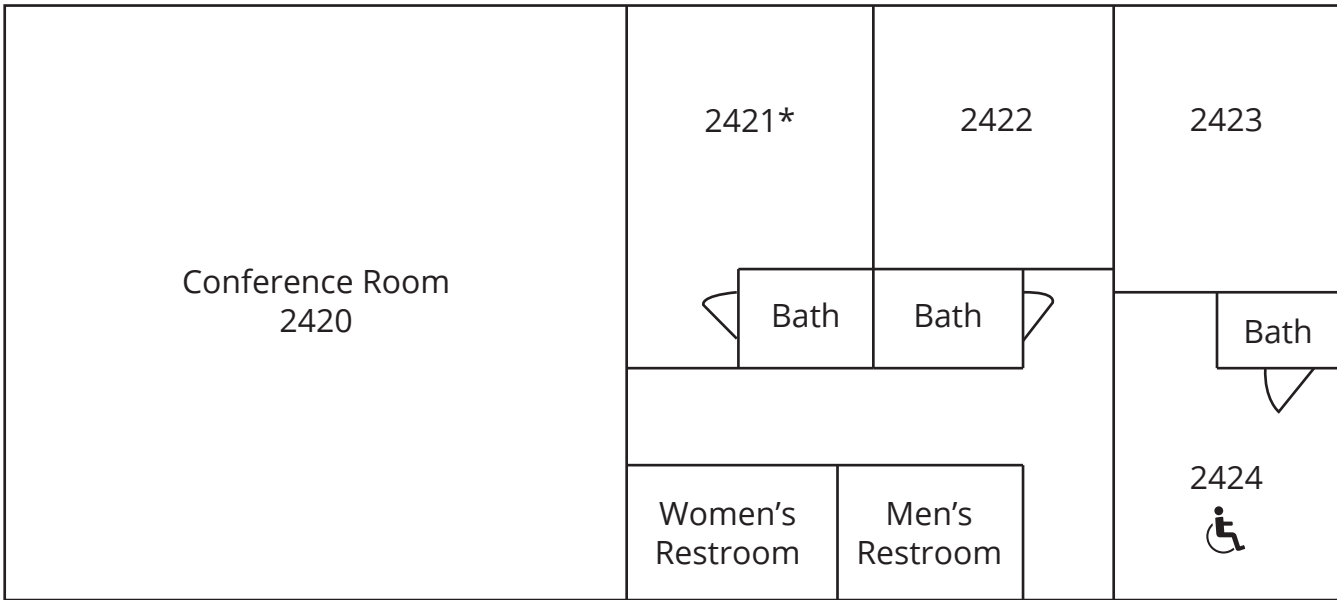

Isbell Activities Center

Downstairs - 2 Rooms, 5 Person Capacity

2425

dbl _____

2426

dbl _____

s _____

Isbell Activities Center

Upstairs - 4 Rooms, 8 Person Capacity

*Telephone Service Available

***2421 (Private Bath)**

dbl _____

2424 (Private Bath)

dbl _____

2422 (Shared Bath)

S _____
S _____