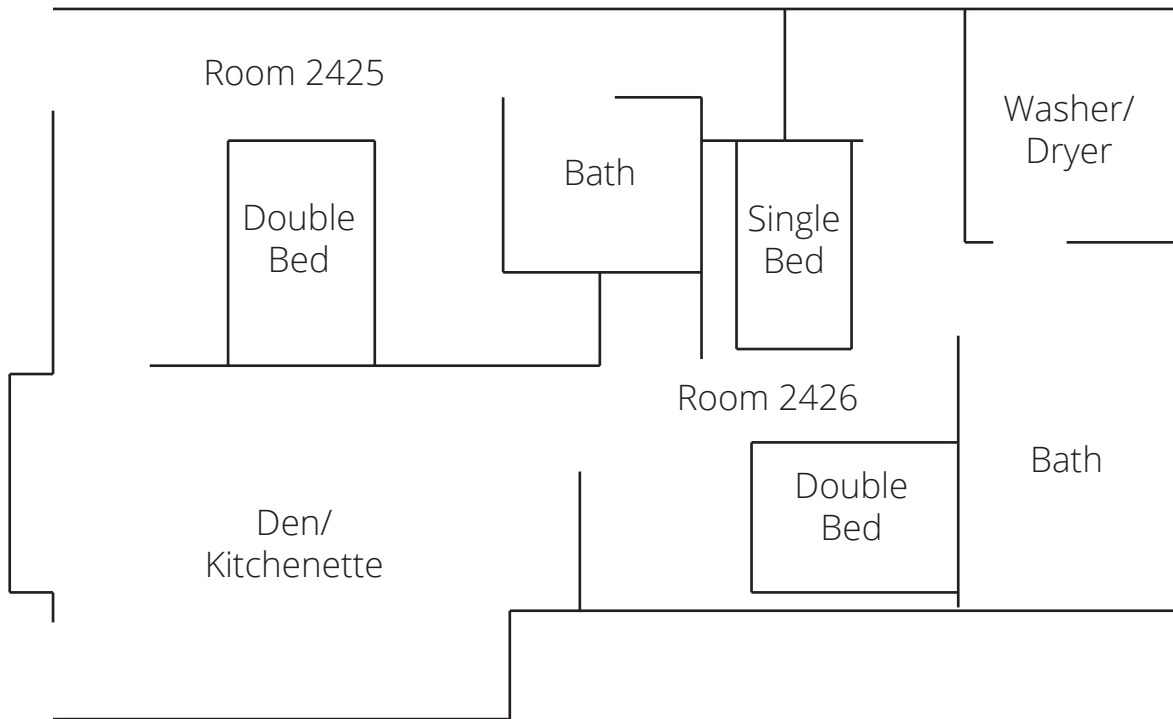

Isbell Activities Center

Downstairs - 2 Rooms, 5 Person Capacity

2425

dbl _____

2426

dbl _____

s _____

Isbell Activities Center

Upstairs - 4 Rooms, 8 Person Capacity

*Telephone Service Available

***2421 (Private Bath)**

dbl _____

2424 (Private Bath)

dbl _____

2422 (Shared Bath)

S _____
S _____

2423 (Shared Bath)

S _____
S _____