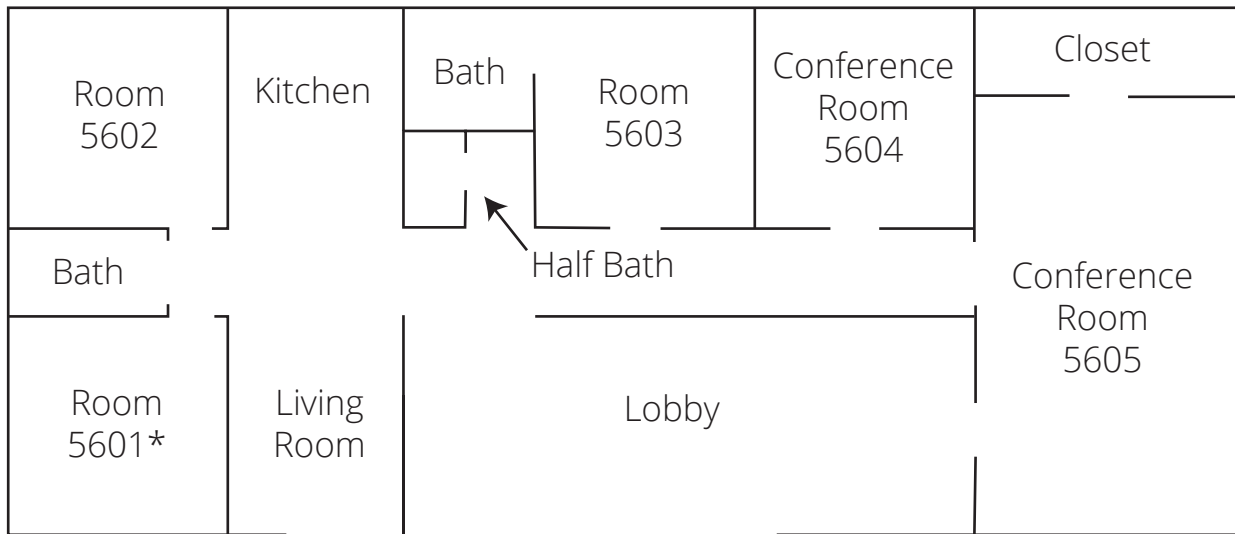

## Mary Essie Stephens Apartment

Downstairs - 8 person lodging capacity

3 Rooms - 4 single beds, 2 full beds

*\*Telephone service available*

### Room 5601

full bed \_\_\_\_\_

twin bed \_\_\_\_\_

### Room 5602

full bed \_\_\_\_\_

twin bed \_\_\_\_\_

### Room 5603

twin bed \_\_\_\_\_

twin bed \_\_\_\_\_