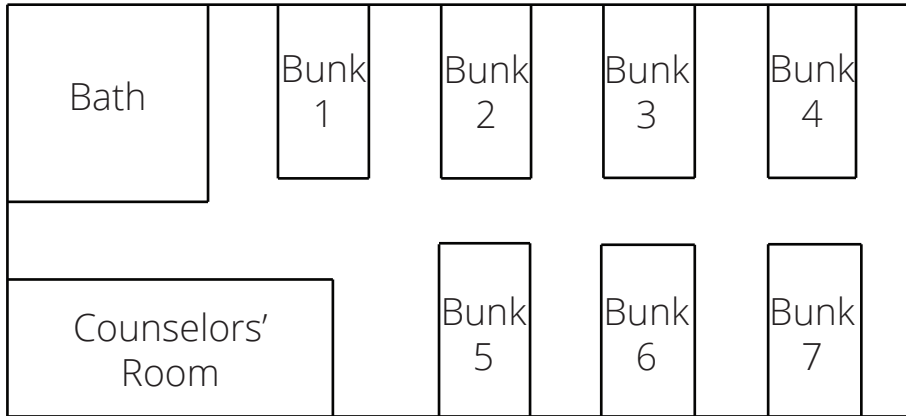

## Cabins

*3 Cabins, 48 Person Capacity*

Maple Cabin #2432 - 16 person capacity

*Each cabin has a 16 person capacity and contains a counselors' room with 1 bunk bed, and 7 other bunk beds.*

counselors' room \_\_\_\_\_  
\_\_\_\_\_

bunk 1 \_\_\_\_\_  
\_\_\_\_\_

bunk 2 \_\_\_\_\_  
\_\_\_\_\_

bunk 3 \_\_\_\_\_  
\_\_\_\_\_

bunk 4 \_\_\_\_\_  
\_\_\_\_\_

bunk 5 \_\_\_\_\_  
\_\_\_\_\_

bunk 6 \_\_\_\_\_  
\_\_\_\_\_

bunk 7 \_\_\_\_\_  
\_\_\_\_\_