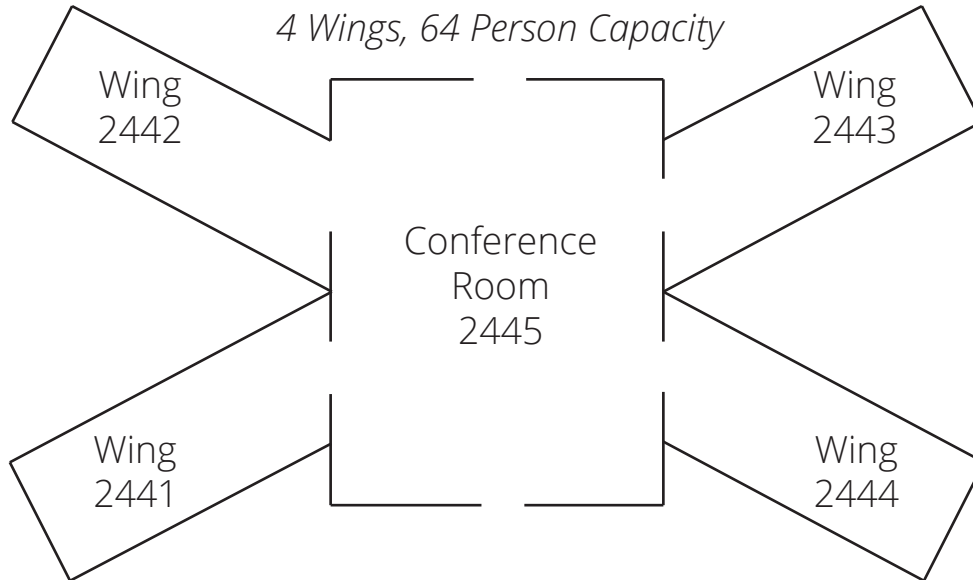

Puckett Lodge

4 Wings, 64 Person Capacity

Each wing has a 16 person capacity and contains a separate bath, a counselors' room with 1 bunk bed, and 7 other bunk beds

Wing 2441

counselors' room _____

bunk 1 _____

bunk 2 _____

bunk 3 _____

bunk 4 _____

bunk 5 _____

bunk 6 _____

bunk 7 _____

Wing 2442

counselors' room _____

bunk 1 _____

bunk 2 _____

bunk 3 _____

bunk 4 _____

bunk 5 _____

bunk 6 _____

bunk 7 _____

Puckett Lodge

4 Wings, 64 Person Capacity

Each wing has a 16 person capacity and contains a separate bath, a counselors' room with 1 bunk bed, and 7 other bunk beds

Wing 2443

counselors' room _____

bunk 1 _____

bunk 2 _____