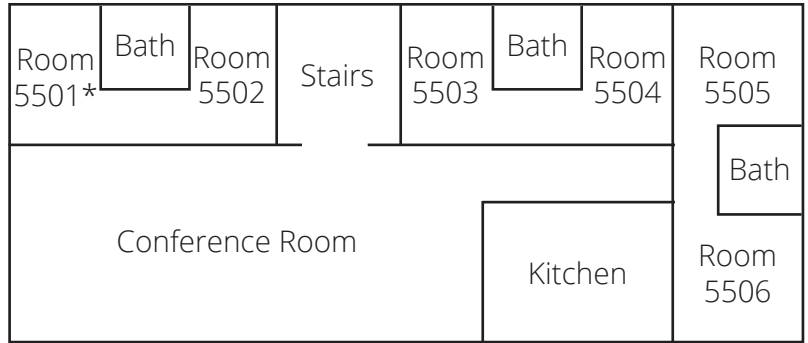

Building has 2 floors and a 38 person total capacity.

Smith Camp Lodge

Upstairs - 23 Person Capacity
6 Rooms - 11 full beds, 1 single bed

Room 5501
full bed _____
full bed _____
full bed _____

Room 5502
full bed _____
full bed _____
full bed _____

Room 5503
full bed _____
full bed _____
full bed _____

Room 5504
full bed _____
full bed _____
single bed _____

*Telephone Service Available

Room 5505
full bed _____
full bed _____
full bed _____

Room 5506
full bed _____
full bed _____
full bed _____

Downstairs - 15 Person Capacity
4 Rooms - 7 full beds, 1 single bed

Room 5507
full bed _____
full bed _____
full bed _____

Room 5508
full bed _____
full bed _____
full bed _____

Room 5509
full bed _____
full bed _____
full bed _____

Room 5510
full bed _____
single bed _____