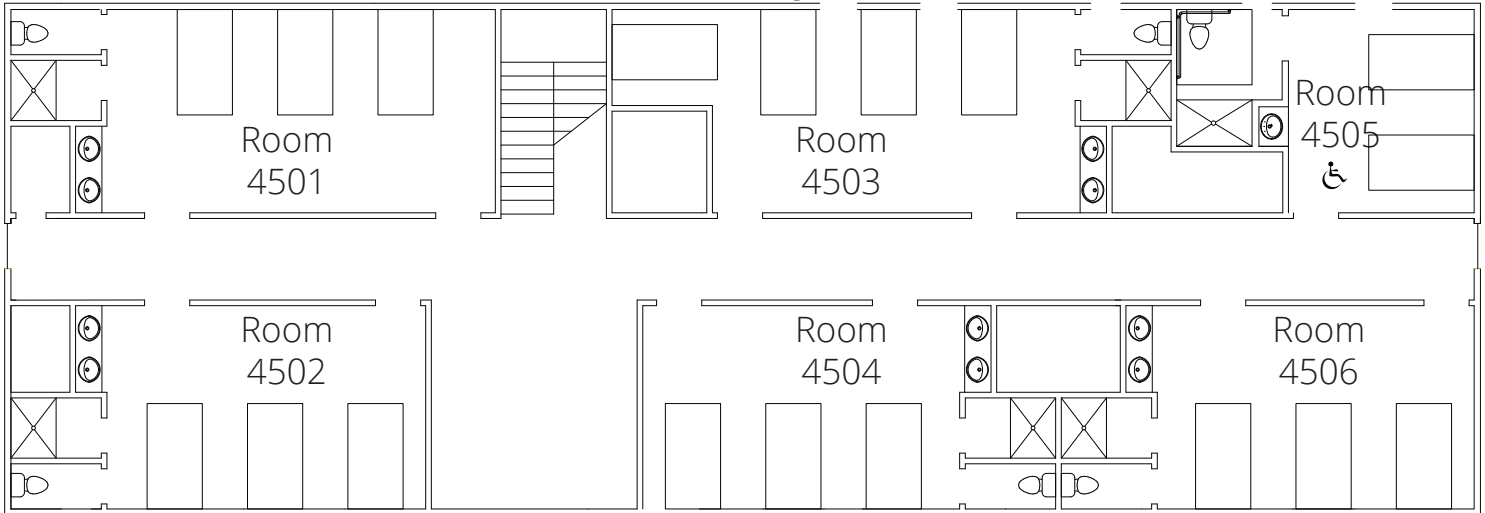

Building has 2 floors and a 74 person total capacity.

Bedding is provided at the foot of the bed.

Lakewood Lodge

First Floor - 36 Person Capacity

6 Rooms - 18 single bunk beds

Room 4501

bunk bed _____

bunk bed _____

bunk bed _____

Room 4502

bunk bed _____

bunk bed _____

bunk bed _____

Room 4503

bunk bed _____

bunk bed _____

bunk bed _____

bunk bed _____

Room 4504

bunk bed _____

bunk bed _____

bunk bed _____

Room 4505

bunk bed _____

bunk bed _____

Room 4506

bunk bed _____

bunk bed _____

bunk bed _____

Building has 2 floors and a 74 person total capacity.

Bedding is provided at the foot of the bed.

Lakewood Lodge