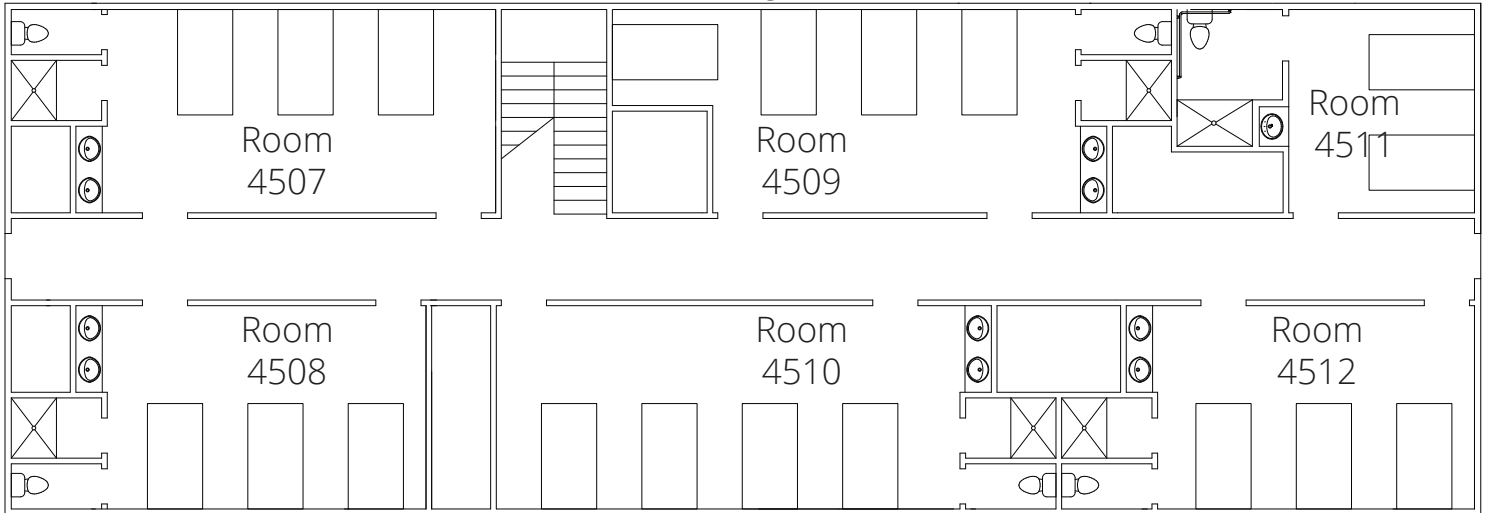

bunk bed _____

bunk bed _____

Room 4504

bunk bed _____

bunk bed _____

bunk bed _____

Room 4505

bunk bed _____

bunk bed _____

Room 4506

bunk bed _____

bunk bed _____

bunk bed _____

Building has 2 floors and a 74 person total capacity.

Bedding is provided at the foot of the bed.

Lakewood Lodge

Second Floor - 38 Person Capacity

6 Rooms - 19 single bunk beds

Room 4507

bunk bed _____

bunk bed _____

bunk bed _____

Room 4508

bunk bed _____