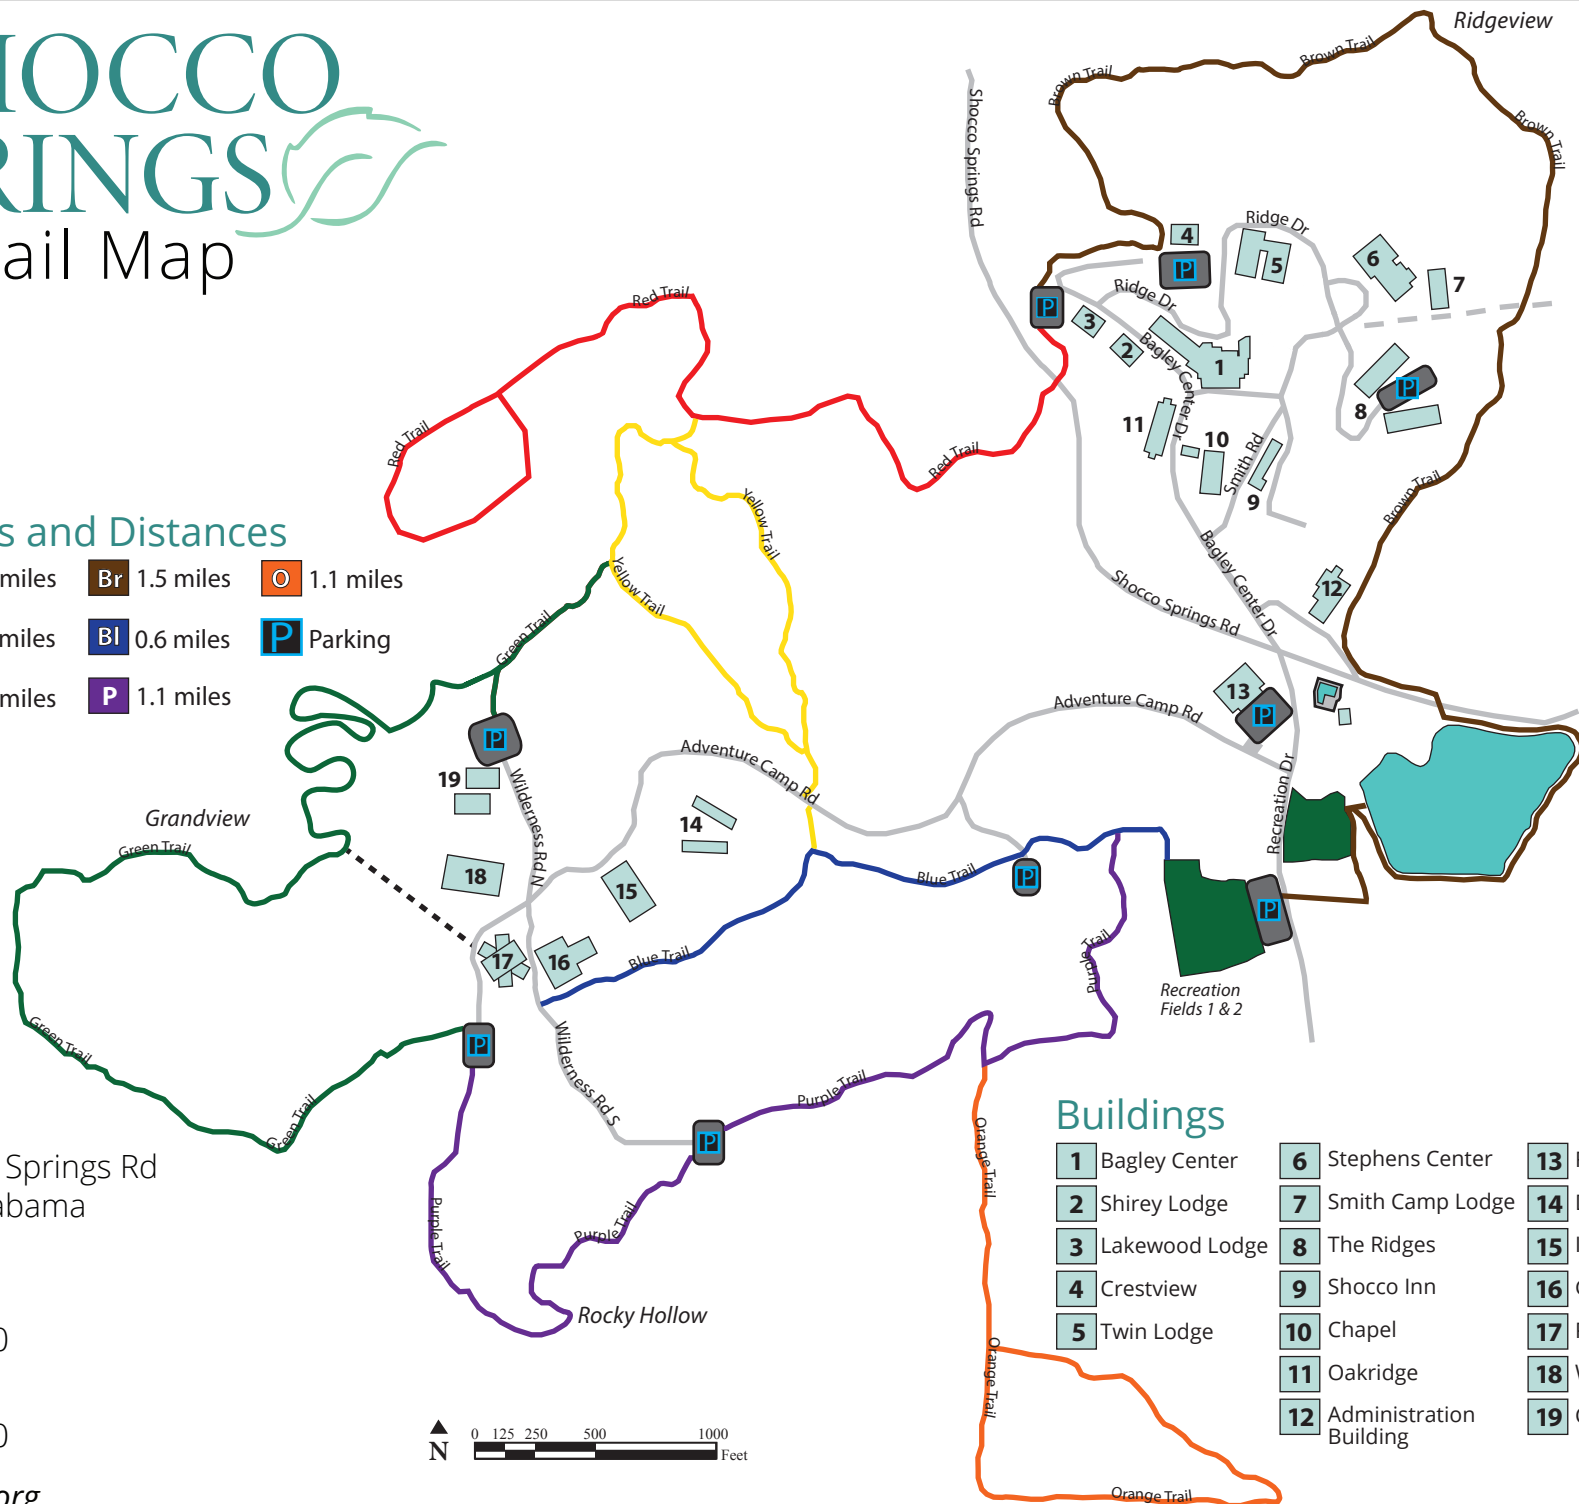

SHOCCO SPRINGS

Trail Map

Trails and Distances

- G 1.5 miles
- Br 1.5 miles
- O 1.1 miles
- R 1.5 miles
- Bl 0.6 miles
- P Parking
- Y 0.8 miles
- P 1.1 miles

Buildings

- | | | |
|--|--|---|
| 1 Bagley Center | 6 Stephens Center | 13 Ricker Activities Center |
| 2 Shirey Lodge | 7 Smith Camp Lodge | 14 Duplexes |
| 3 Lakewood Lodge | 8 The Ridges | 15 Isbell Activities Center |
| 4 Crestview | 9 Shocco Inn | 16 Gilbert Dining Hall |
| 5 Twin Lodge | 10 Chapel | 17 Puckett Lodge |
| | 11 Oakridge | 18 Weaver Chapel |
| | 12 Administration Building | 19 Cabins |

Address
1314 Shocco Springs Rd
Talladega, Alabama
35160-5852

Phone
256.761.1100

Fax
256.761.1270

www.shocco.org