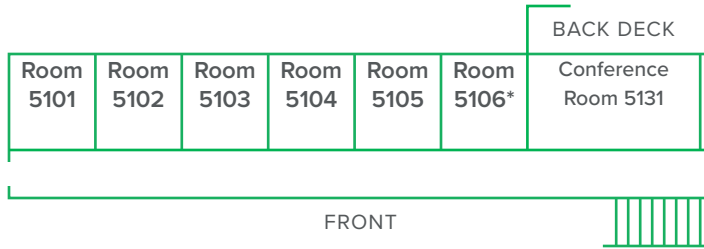

# Rocky Ridge

2 floors with 174 total capacity

**1ST FLOOR** – 60 PERSON CAPACITY

**10 ROOMS** – 10 FULL BEDS, 20 TWIN BUNKS

*\* telephone service available*

*bedding for bunk beds is provided at the foot of the bed*

<b>5101:</b>	full bed	_____
		_____
	twin bunk	_____
		_____
	twin bunk	_____
		_____
<b>5102:</b>	full bed	_____
		_____
	twin bunk	_____
		_____
	twin bunk	_____
		_____
<b>5103:</b>	full bed	_____
		_____
	twin bunk	_____
		_____
	twin bunk	_____
		_____
<b>5104:</b>	full bed	_____
		_____
	twin bunk	_____
		_____
	twin bunk	_____
		_____
<b>5105:</b>	full bed	_____
		_____
	twin bunk	_____
		_____
	twin bunk	_____
		_____
<b>5106:</b>	full bed	_____
		_____
	twin bunk	_____
		_____
	twin bunk	_____
		_____