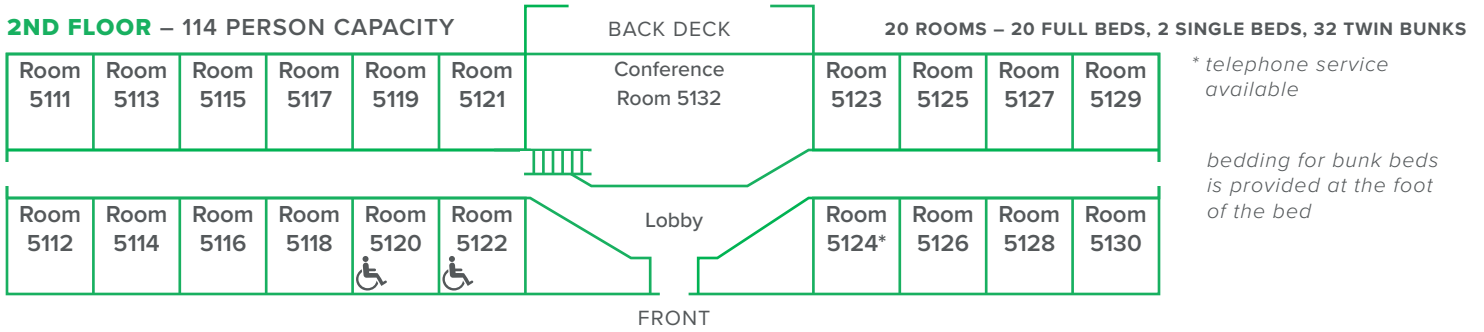

Rocky Ridge 2 floors with 174 total capacity

2ND FLOOR – 114 PERSON CAPACITY

* telephone service available

bedding for bunk beds is provided at the foot of the bed

5111: full bed _____
_____
twin bunk _____
_____
twin bunk _____
_____

5118: full bed _____
_____
twin bunk _____
_____
twin bunk _____
_____

5125: full bed _____
_____
twin bunk _____
_____
twin bunk _____
_____

5112: full bed _____
_____
twin bunk _____
_____
twin bunk _____
_____

5119: full bed _____
_____
twin bunk _____
_____
twin bunk _____
_____

5126: full bed _____
_____
twin bunk _____
_____
twin bunk _____
_____

5113: full bed _____
_____
twin bunk _____
_____
twin bunk _____
_____

5120: full bed _____
_____
single bed _____
_____

5127: full bed _____
_____
twin bunk _____
_____
twin bunk _____
_____

5114: full bed _____
_____
twin bunk _____
_____
twin bunk _____
_____

5121: full bed _____
_____
twin bunk _____
_____
twin bunk _____
_____

5128: full bed _____
_____
twin bunk _____
_____
twin bunk _____
_____

5115: full bed _____
_____
twin bunk _____
_____
twin bunk _____
_____

5122: full bed _____
_____
single bed _____
_____

5129: full bed _____
_____
twin bunk _____
_____
twin bunk _____
_____

5116: full bed _____
_____
twin bunk _____
_____
twin bunk _____
_____

5123: full bed _____
_____
twin bunk _____
_____
twin bunk _____
_____

5130: full bed _____
_____
twin bunk _____
_____
twin bunk _____
_____

5117: full bed _____
_____
twin bunk _____
_____
twin bunk _____
_____

5124: full bed _____
_____
twin bunk _____
_____
twin bunk _____
_____