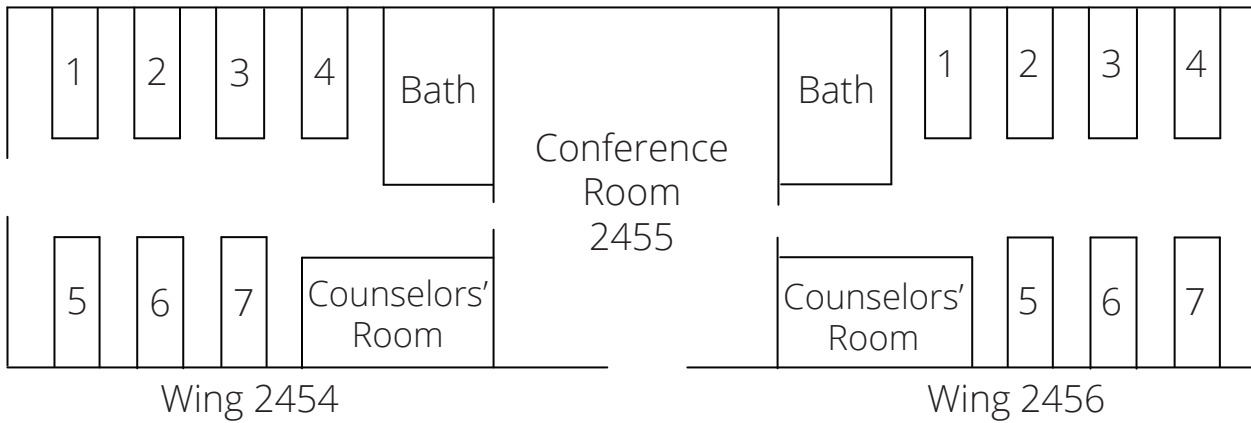

Bethea Duplex

32 Person Capacity

Each wing has a 16 person capacity and contains a separate bath, a counselors' room with 1 bunk bed, and 7 other bunk beds.

counselors' room _____

bunk 1 _____

bunk 2 _____

bunk 3 _____

bunk 4 _____

bunk 5 _____

bunk 6 _____

bunk 7 _____

counselors' room _____

bunk 1 _____

bunk 2 _____