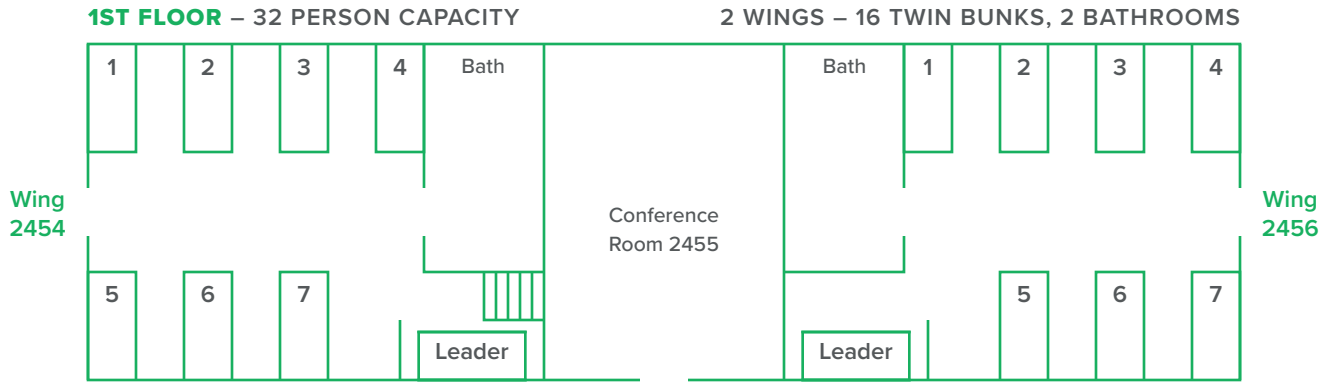

# Bethea Duplex 1 floor with 32 total capacity

each wing has a 16 person capacity and contains a separate bath, a counselors' room with 1 bunk bed, and 7 additional bunk beds

**Wing 2454:**

leader bunk \_\_\_\_\_

\_\_\_\_\_

twin bunk 1 \_\_\_\_\_

\_\_\_\_\_

twin bunk 2 \_\_\_\_\_

\_\_\_\_\_

twin bunk 3 \_\_\_\_\_

\_\_\_\_\_

twin bunk 4 \_\_\_\_\_

leader bunk \_\_\_\_\_

\_\_\_\_\_

twin bunk 1 \_\_\_\_\_

\_\_\_\_\_

twin bunk 2 \_\_\_\_\_

\_\_\_\_\_

twin bunk 3 \_\_\_\_\_

\_\_\_\_\_