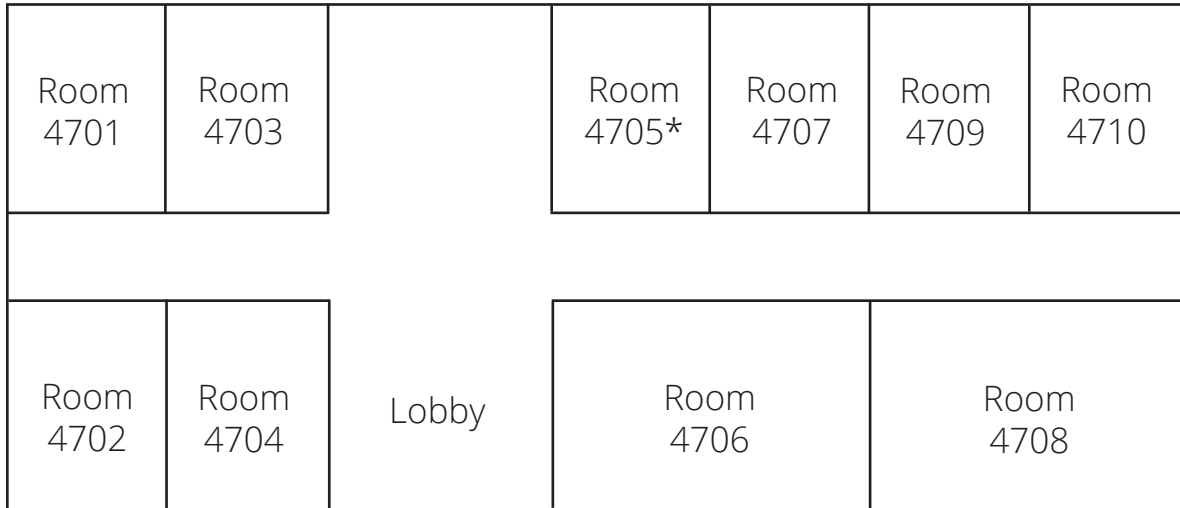

Building has 2 floors and a 79 person total capacity.

Bedding is provided at the foot of the bed.

Crestview

First Floor - 38 Person Capacity

10 Rooms - 16 twin bunk beds, 2 twin over full bunk beds

**Telephone service available*

Room 4701

bunk bed _____

 bunk bed _____

Room 4702

bunk bed _____

 bunk bed _____

Room 4703

bunk bed _____

 bunk bed _____

Room 4704

bunk bed _____

 bunk bed _____

Room 4705

full (bottom bunk) _____

 twin (top bunk) _____

Room 4706

bunk bed _____

 bunk bed _____

Room 4707

full (bottom bunk) _____

 twin (top bunk) _____

Room 4708

bunk bed _____

 bunk bed _____