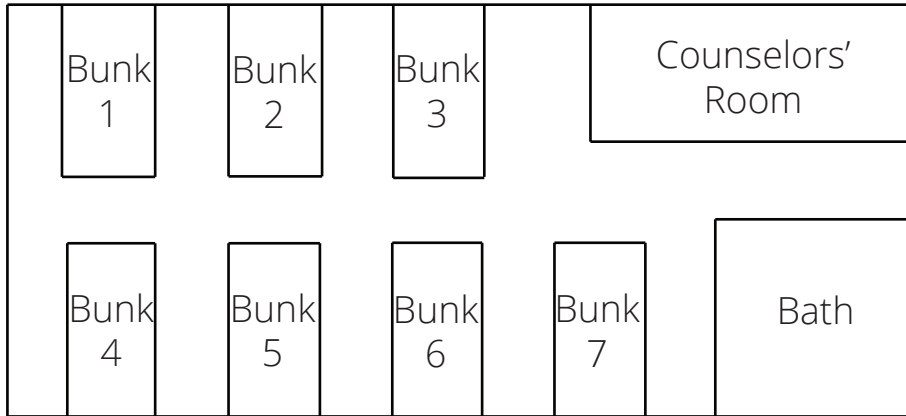

Cabins

3 Cabins, 48 Person Capacity

Hickory Cabin #2431 - 16 person capacity

Each cabin has a 16 person capacity and contains a counselors' room with 1 bunk bed, and 7 other bunk beds.

counselors' room _____

bunk 1 _____

bunk 2 _____

bunk 3 _____

bunk 4 _____

bunk 5 _____

bunk 6 _____

bunk 7 _____
