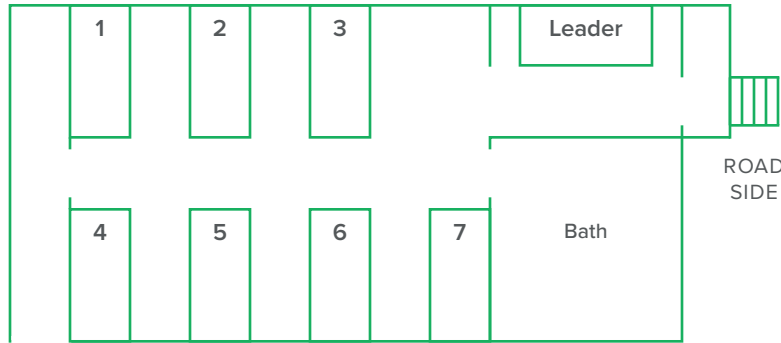

# Hickory Cabin

1 cabin with 16 total capacity

### 1ST CABIN – 16 PERSON CAPACITY

8 TWIN BUNKS, 1 BATHROOM

*Hickory Cabin has a 16 person capacity and contains a separate bathroom. There is a leader space with 1 bunk bed.*

leader bunk \_\_\_\_\_  
\_\_\_\_\_

twin bunk 1 \_\_\_\_\_  
\_\_\_\_\_

twin bunk 2 \_\_\_\_\_  
\_\_\_\_\_

twin bunk 3 \_\_\_\_\_  
\_\_\_\_\_

twin bunk 4 \_\_\_\_\_  
\_\_\_\_\_

twin bunk 5 \_\_\_\_\_  
\_\_\_\_\_

twin bunk 6 \_\_\_\_\_  
\_\_\_\_\_