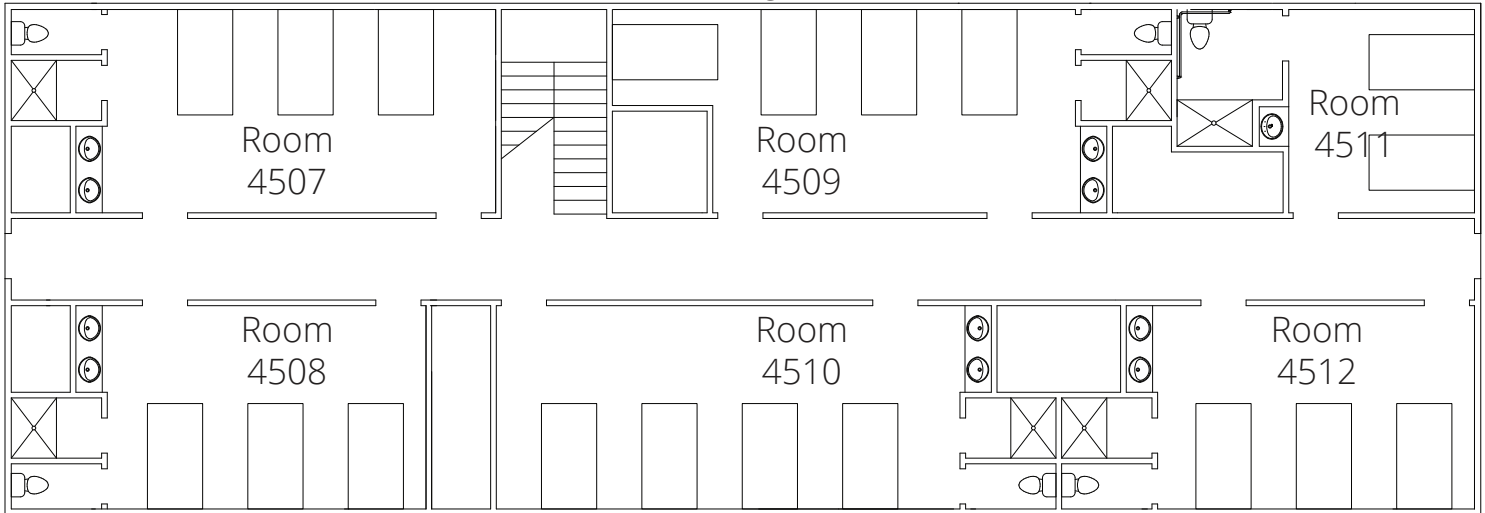

Room 4502

bunk bed _____
bunk bed _____
bunk bed _____

Room 4503

bunk bed _____
bunk bed _____
bunk bed _____
bunk bed _____

Room 4504

bunk bed _____
bunk bed _____
bunk bed _____

Room 4505

bunk bed _____
bunk bed _____

Room 4506

bunk bed _____
bunk bed _____
bunk bed _____

Building has 2 floors and a 74 person total capacity.

Bedding is provided at the foot of the bed.

Lakewood Lodge

Second Floor - 38 Person Capacity

6 Rooms - 19 single bunk beds

Room 4507

bunk bed _____
bunk bed _____
bunk bed _____

Room 4508

bunk bed _____
bunk bed _____
bunk bed _____

Room 4509

bunk bed _____
bunk bed _____
bunk bed _____
bunk bed _____

Room 4510

bunk bed _____
bunk bed _____
bunk bed _____
bunk bed _____