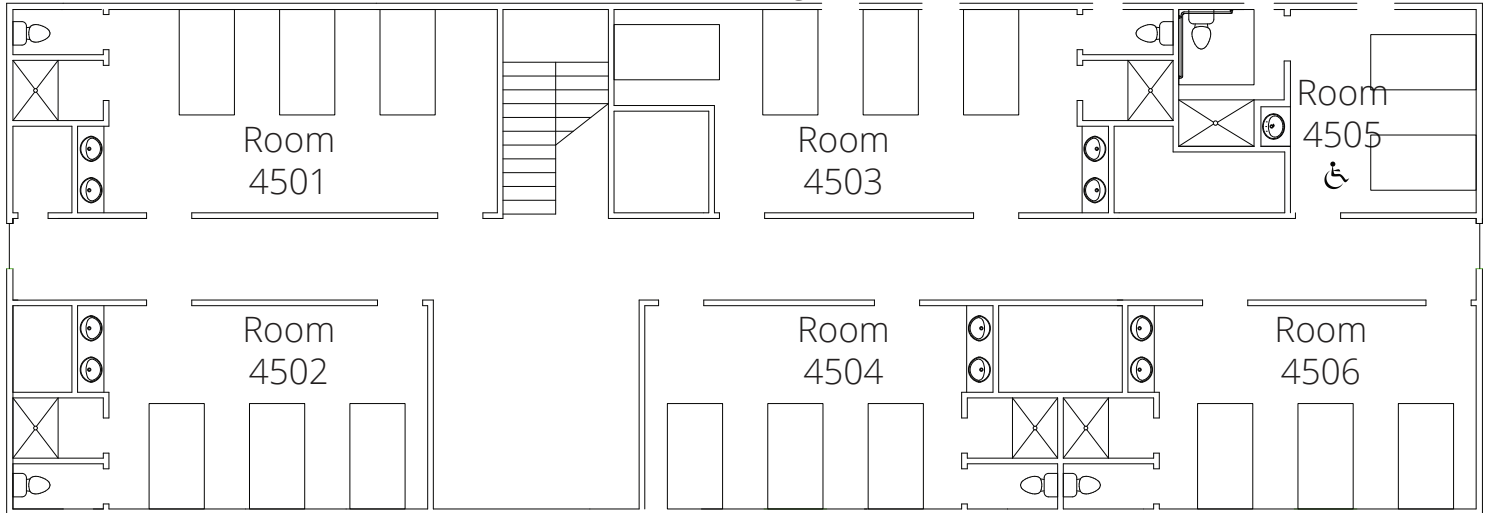

Building has 2 floors and a 74 person total capacity.

Bedding is provided at the foot of the bed.

Lakewood Lodge

First Floor - 36 Person Capacity

6 Rooms - 18 single bunk beds

Room 4501

bunk bed _____
bunk bed _____
bunk bed _____

Room 4502

bunk bed _____
bunk bed _____
bunk bed _____

Room 4503

bunk bed _____
bunk bed _____
bunk bed _____
bunk bed _____

Room 4504

bunk bed _____
bunk bed _____
bunk bed _____

Room 4505

bunk bed _____
bunk bed _____

Room 4506

bunk bed _____
bunk bed _____
bunk bed _____

Building has 2 floors and a 74 person total capacity.

Bedding is provided at the foot of the bed.

Lakewood Lodge

Second Floor - 38 Person Capacity

6 Rooms - 19 single bunk beds