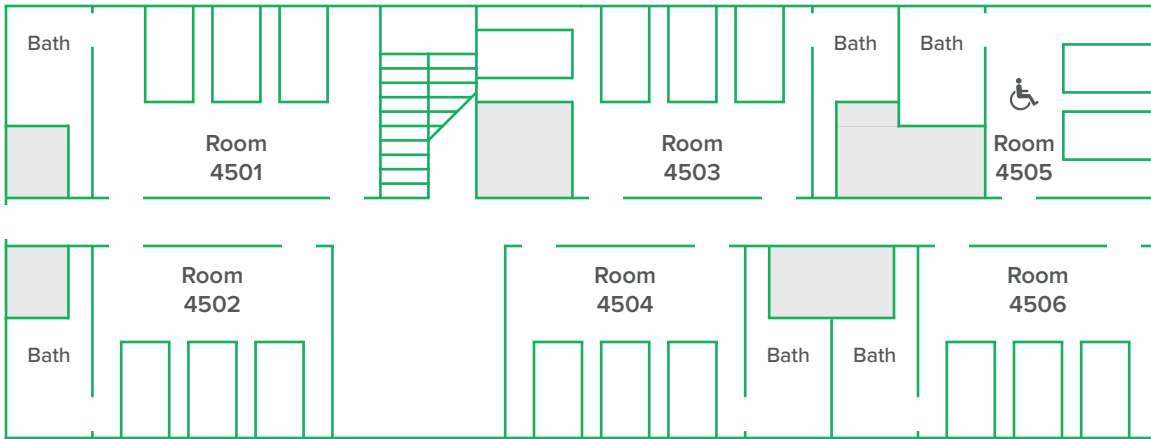

Lakewood Lodge

2 floors with 74 total capacity

1ST FLOOR – 36 PERSON CAPACITY

6 ROOMS – 18 TWIN BUNK BEDS

bedding for bunk beds is provided at the foot of the bed

4501: twin bunk _____
_____
twin bunk _____
_____
twin bunk _____
_____

4504: twin bunk _____
_____
twin bunk _____
_____
twin bunk _____
_____

4502: twin bunk _____
_____
twin bunk _____
_____
twin bunk _____
_____

4505: twin bunk _____
_____
twin bunk _____
_____
_____

4503: twin bunk _____
_____
twin bunk _____
_____
twin bunk _____
_____
twin bunk _____
_____

4506: twin bunk _____
_____
twin bunk _____
_____
twin bunk _____
_____