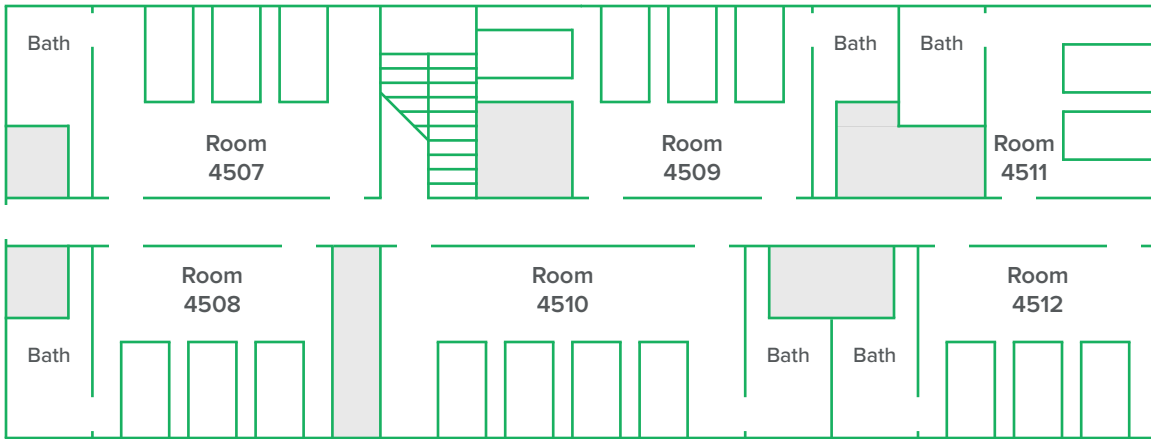

Lakewood Lodge

2 floors with 74 total capacity

2ND FLOOR – 38 PERSON CAPACITY

6 ROOMS – 19 TWIN BUNK BEDS

bedding for bunk beds is provided at the foot of the bed

1. **4507:** twin bunk _____
   _____
   twin bunk _____
   _____
   twin bunk _____
   _____

1. **4510:** twin bunk _____
   _____
   twin bunk _____
   _____
   twin bunk _____
   _____
   twin bunk _____
   _____

1. **4508:** twin bunk _____
   _____
   twin bunk _____
   _____
   twin bunk _____
   _____

1. **4511:** twin bunk _____
   _____
   twin bunk _____
   _____

1. **4509:** twin bunk _____
   _____
   twin bunk _____
   _____
   twin bunk _____
   _____
   twin bunk _____
   _____

1. **4512:** twin bunk _____
   _____
   twin bunk _____
   _____
   twin bunk _____
   _____