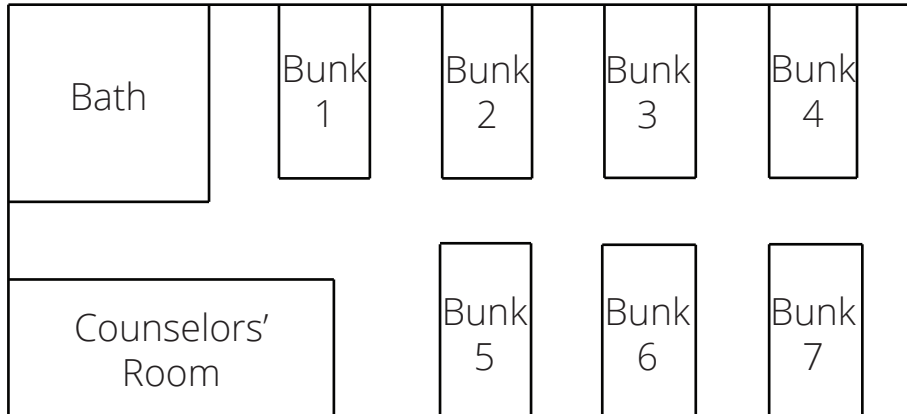

## Cabins

3 Cabins, 48 Person Capacity

### Maple Cabin #2432 - 16 person capacity

*Each cabin has a 16 person capacity and contains a counselors' room with 1 bunk bed, and 7 other bunk beds.*

counselors' room \_\_\_\_\_  
\_\_\_\_\_

bunk 1 \_\_\_\_\_  
\_\_\_\_\_