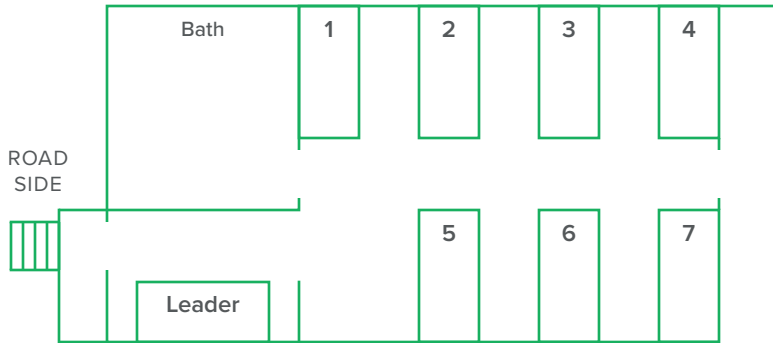

Maple Cabin

1 cabin with 16 total capacity

CABIN #2432

2ND CABIN – 16 PERSON CAPACITY

8 TWIN BUNKS, 1 BATHROOM

Maple Cabin has a 16 person capacity and contains a separate bathroom. There is a leader space with 1 bunk bed.

leader
bunk

twin bunk 1

twin bunk 2

twin bunk 3

twin bunk 4

twin bunk 5

twin bunk 6

twin bunk 7
