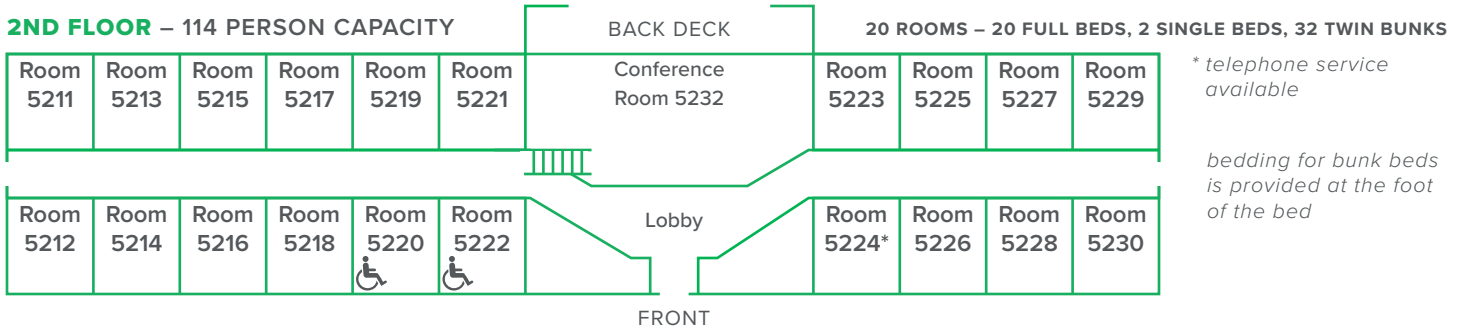

5204: full bed _____

 twin bunk _____

 twin bunk _____

5205: full bed _____

 twin bunk _____

 twin bunk _____

5206: full bed _____

 twin bunk _____

 twin bunk _____

5207: full bed _____

 twin bunk _____

 twin bunk _____

5208: full bed _____

 twin bunk _____

 twin bunk _____

5209: full bed _____

 twin bunk _____

 twin bunk _____

5210: full bed _____

 twin bunk _____

 twin bunk _____

Mountain Ridge

2 floors with 174 total capacity

2ND FLOOR – 114 PERSON CAPACITY

20 ROOMS – 20 FULL BEDS, 2 SINGLE BEDS, 32 TWIN BUNKS

* telephone service available

bedding for bunk beds is provided at the foot of the bed

5211: full bed _____

 twin bunk _____

 twin bunk _____

5218: full bed _____