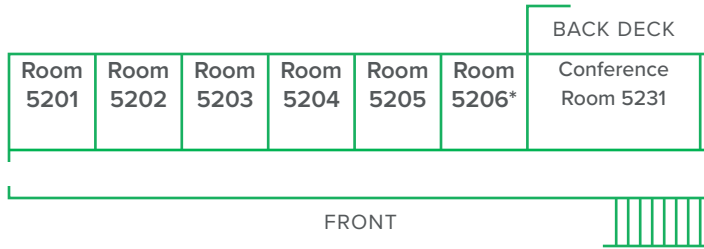

Mountain Ridge

2 floors with 174 total capacity

1ST FLOOR – 60 PERSON CAPACITY

10 ROOMS – 10 FULL BEDS, 20 TWIN BUNKS

* telephone service available

bedding for bunk beds is provided at the foot of the bed

5201: full bed _____

 twin bunk _____

 twin bunk _____

5202: full bed _____

 twin bunk _____

 twin bunk _____

5203: full bed _____

 twin bunk _____

 twin bunk _____