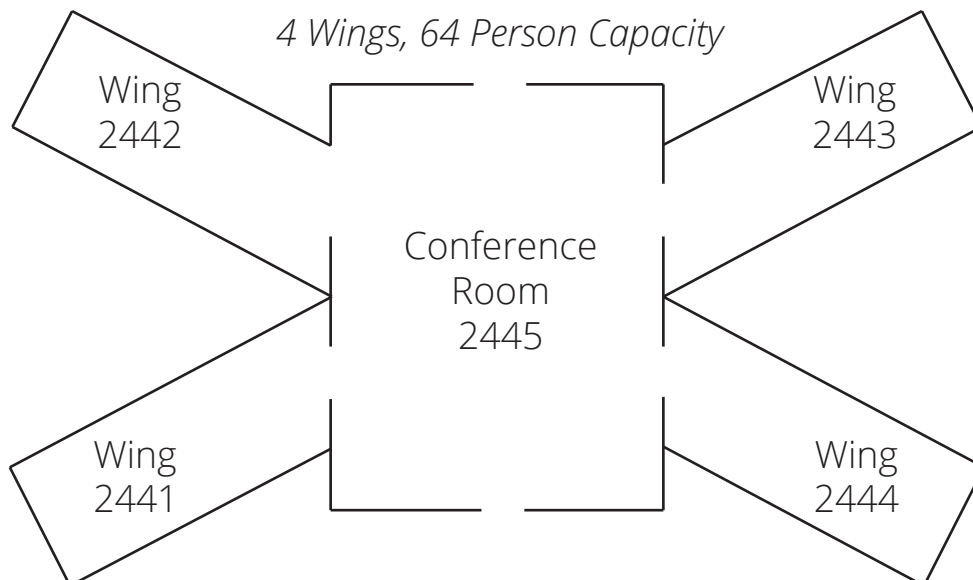

Puckett Lodge

4 Wings, 64 Person Capacity

Each wing has a 16 person capacity and contains a separate bath, a counselors' room with 1 bunk bed, and 7 other bunk beds

Wing 2441

counselors' room _____

 bunk 1 _____

 bunk 2 _____

 bunk 3 _____

 bunk 4 _____

 bunk 5 _____

 bunk 6 _____

 bunk 7 _____

Wing 2442

counselors' room _____

 bunk 1 _____

 bunk 2 _____

 bunk 3 _____

 bunk 4 _____

 bunk 5 _____

 bunk 6 _____

 bunk 7 _____

Puckett Lodge

4 Wings, 64 Person Capacity

Each wing has a 16 person capacity and contains a separate bath, a counselors' room with 1 bunk bed, and 7 other bunk beds

Wing 2443

counselors' room _____

 bunk 1 _____

 bunk 2 _____