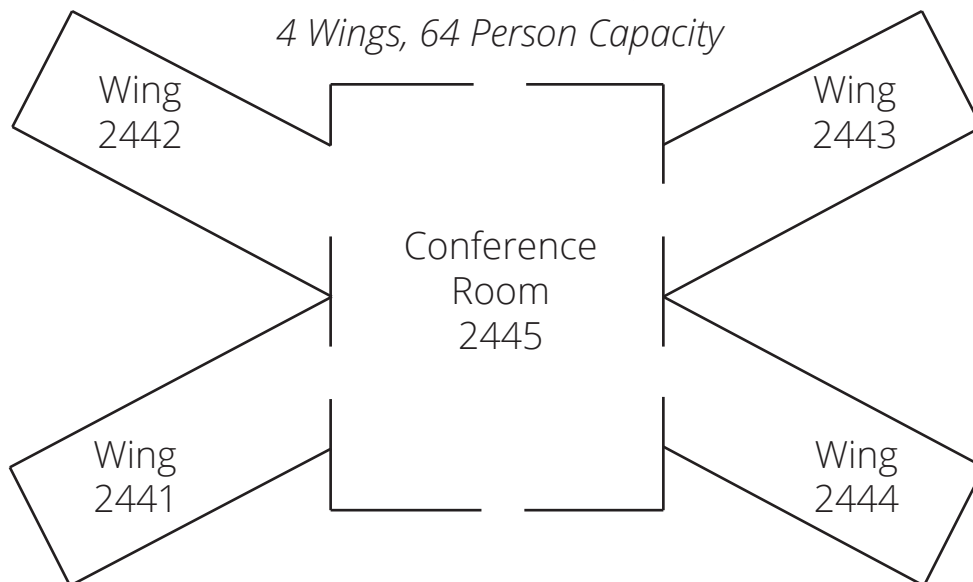

Puckett Lodge

4 Wings, 64 Person Capacity

Each wing has a 16 person capacity and contains a separate bath, a counselors' room with 1 bunk bed, and 7 other bunk beds

Wing 2441

counselors' room _____

 bunk 1 _____

 bunk 2 _____

 bunk 3 _____

 bunk 4 _____

 bunk 5 _____

 bunk 6 _____

 bunk 7 _____

Wing 2442

counselors' room _____

 bunk 1 _____

 bunk 2 _____

 bunk 3 _____

 bunk 4 _____

 bunk 5 _____

 bunk 6 _____

 bunk 7 _____

Puckett Lodge

4 Wings, 64 Person Capacity

Each wing has a 16 person capacity and contains a separate bath, a counselors' room with 1 bunk bed, and 7 other bunk beds

Wing 2443

counselors' room _____

 bunk 1 _____

 bunk 2 _____