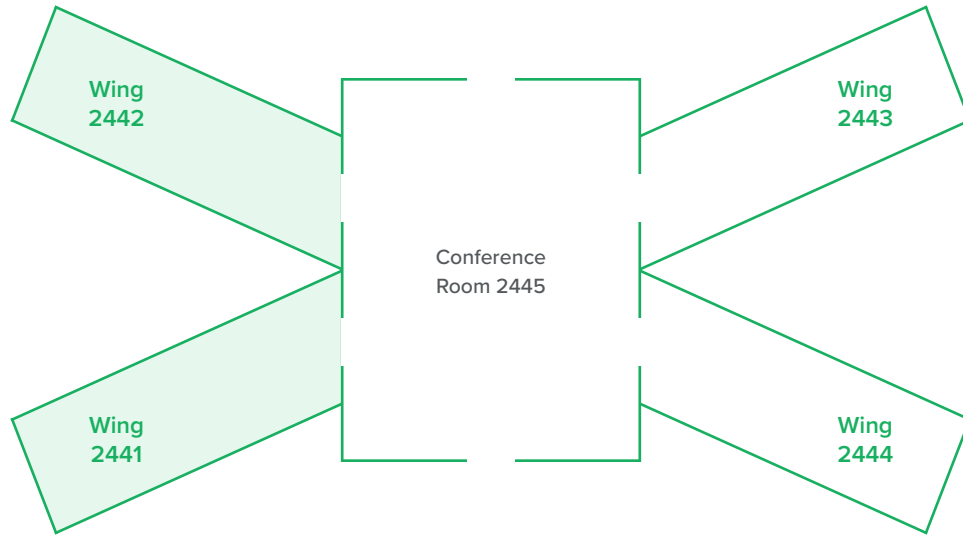

Puckett Lodge

4 wings with 64 total capacity

1ST FLOOR – 64 PERSON CAPACITY

4 WINGS – 32 TWIN BUNKS, 4 BATHROOMS

each wing has a 16 person capacity and contains a separate bath, a leader's room with 1 bunk bed, and 7 additional bunk beds

Wing 2441:

leader's room _____

twin bunk 1 _____

twin bunk 2 _____

twin bunk 3 _____

twin bunk 4 _____

twin bunk 5 _____

twin bunk 6 _____

twin bunk 7 _____

Wing 2442:

leader's room _____

twin bunk 1 _____

twin bunk 2 _____

twin bunk 3 _____

twin bunk 4 _____

twin bunk 5 _____

twin bunk 6 _____

twin bunk 7 _____

Puckett Lodge

4 wings with 64 total capacity

1ST FLOOR – 64 PERSON CAPACITY

4 WINGS – 32 TWIN BUNKS, 4 BATHROOMS

each wing has a 16 person capacity and contains a separate bath, a leader's room with 1 bunk bed, and 7 additional bunk beds