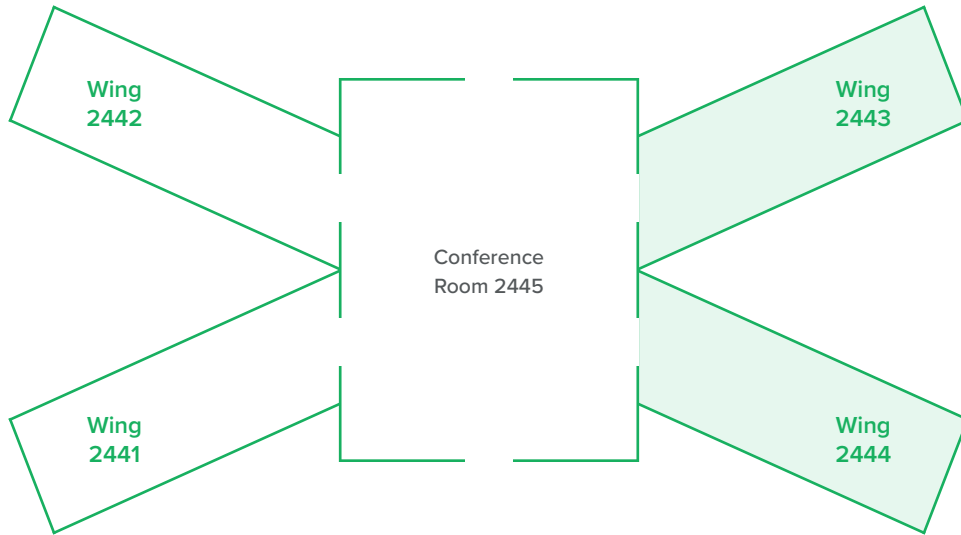

Puckett Lodge

4 wings with 64 total capacity

1ST FLOOR – 64 PERSON CAPACITY

4 WINGS – 32 TWIN BUNKS, 4 BATHROOMS

each wing has a 16 person capacity and contains a separate bath, a leader's room with 1 bunk bed, and 7 additional bunk beds

twin bunk 7 _____

Wing 2442:

leader's room _____

twin bunk 1 _____

twin bunk 2 _____

twin bunk 3 _____

twin bunk 4 _____

twin bunk 5 _____

twin bunk 6 _____

twin bunk 7 _____

Puckett Lodge

4 wings with 64 total capacity

1ST FLOOR – 64 PERSON CAPACITY

4 WINGS – 32 TWIN BUNKS, 4 BATHROOMS

each wing has a 16 person capacity and contains a separate bath, a leader's room with 1 bunk bed, and 7 additional bunk beds

Wing 2443:

leader's room	_____

twin bunk 1	_____

twin bunk 2	_____

twin bunk 3	_____

twin bunk 4	_____

twin bunk 5	_____

twin bunk 6	_____