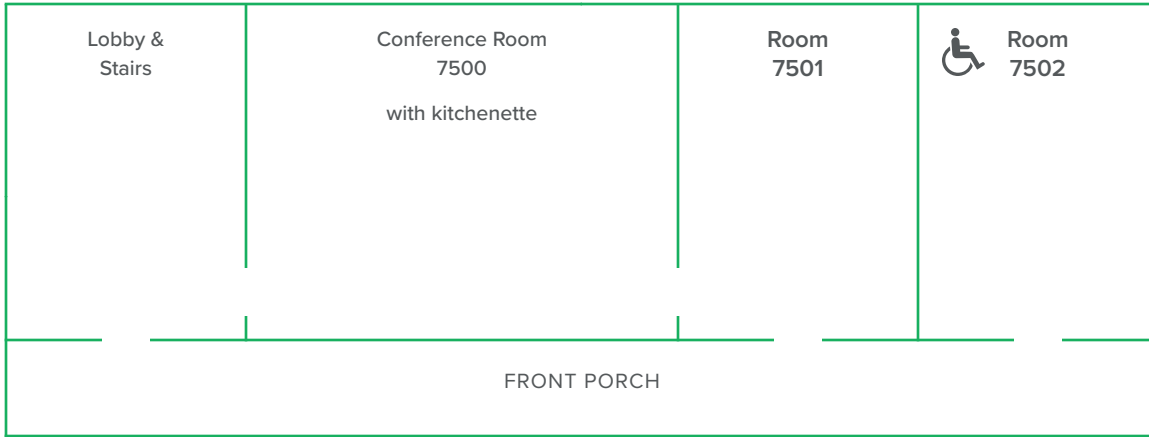

Shirey Lodge

2 floors with 30 total capacity

1ST FLOOR – 6 PERSON CAPACITY

2 ROOMS – 2 QUEEN BEDS, 2 TWIN BEDS

Telephone service and TV's available in every room, including conference rooms.

7501: queen bed _____

twin bed _____

7502: queen bed _____

twin bed _____

Shirey Lodge

2 floors with 30 total capacity

2ND FLOOR – 24 PERSON CAPACITY

9 ROOMS – 9 QUEEN BEDS, 6 TWIN BEDS

Telephone service and TV's available in every room, including conference rooms.

7503: queen bed _____

 twin bed _____

7508: queen bed _____

 twin bed _____

7504: queen bed _____

 twin bed _____

7509: queen bed _____

 twin bed _____