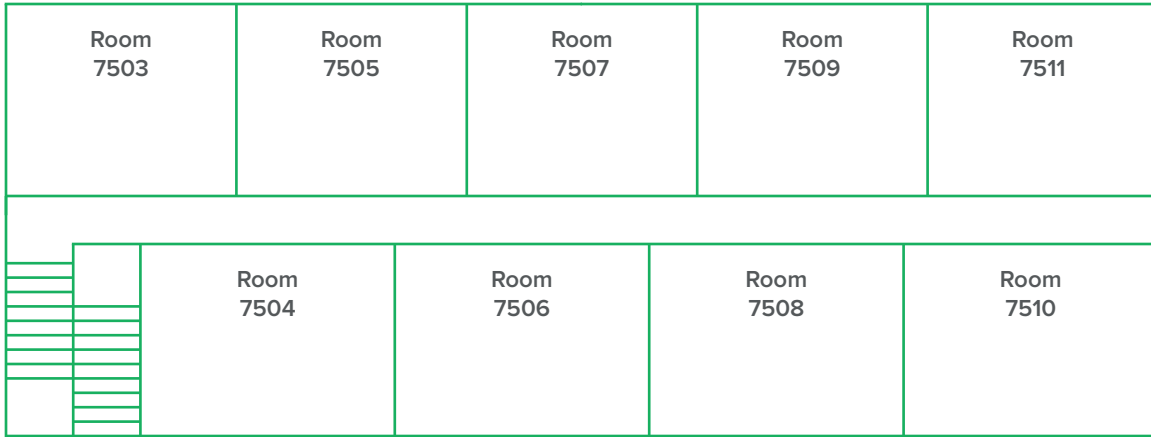

Shirey Lodge

2 floors with 30 total capacity

1ST FLOOR – 6 PERSON CAPACITY

2 ROOMS – 2 QUEEN BEDS, 2 TWIN BEDS

Telephone service and TV's available in every room, including conference rooms.

7501: queen bed _____

twin bed _____

7502: queen bed _____

twin bed _____

Shirey Lodge

2 floors with 30 total capacity

2ND FLOOR – 24 PERSON CAPACITY

9 ROOMS – 9 QUEEN BEDS, 6 TWIN BEDS

Telephone service and TV's available in every room, including conference rooms.

7503: queen bed _____

 twin bed _____

7508: queen bed _____

 twin bed _____

7504: queen bed _____

 twin bed _____

7509: queen bed _____

 twin bed _____