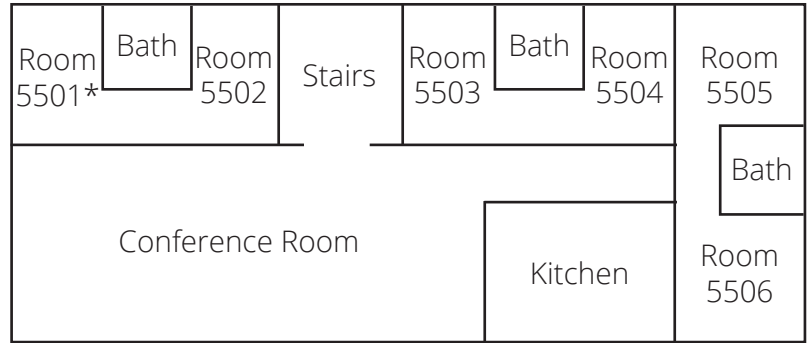

Building has 2 floors and a 38 person total capacity.

Smith Camp Lodge

Upstairs - 23 Person Capacity
6 Rooms - 11 full beds, 1 single bed

Room 5501
full bed _____
full bed _____
full bed _____

Room 5502
full bed _____
full bed _____
full bed _____

Room 5503
full bed _____
full bed _____
full bed _____

Room 5504
full bed _____
full bed _____
single bed _____

*Telephone Service Available

Room 5505
full bed _____
full bed _____
full bed _____

Room 5506
full bed _____
full bed _____
full bed _____

Downstairs - 15 Person Capacity
4 Rooms - 7 full beds, 1 single bed

Room 5507
full bed _____
full bed _____
full bed _____

Room 5508
full bed _____
full bed _____
full bed _____

Room 5509
full bed _____
full bed _____
full bed _____

Room 5510
full bed _____
single bed _____