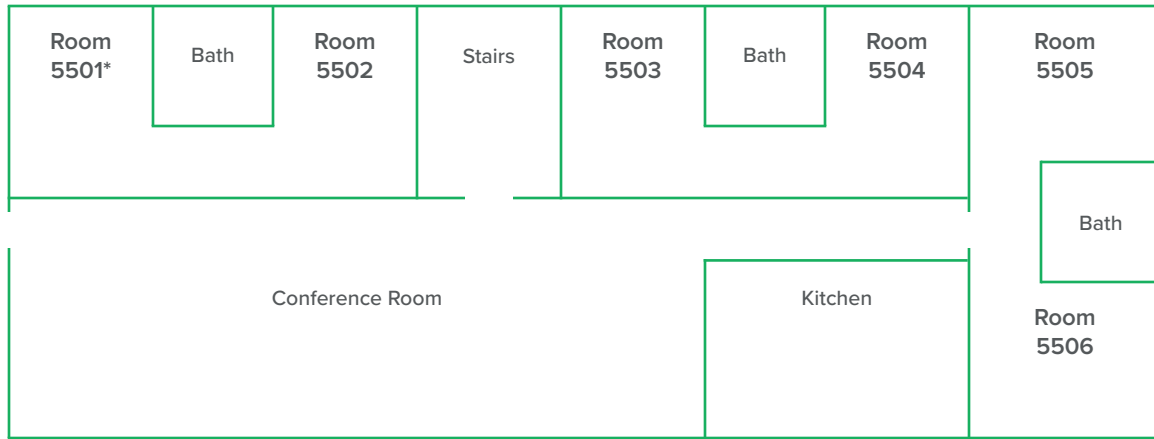

Smith Camp Lodge

2 floors with 38 total capacity

2ND FLOOR – 23 PERSON CAPACITY

6 ROOMS – 11 FULL BEDS, 1 TWIN BED

* telephone service available

5501: full bed _____
_____
full bed _____
_____

5504: full bed _____
_____
twin bed _____

5502: full bed _____
_____
full bed _____
_____

5505: full bed _____
_____
full bed _____
_____

5503: full bed _____
_____
full bed _____
_____

5506: full bed _____
_____
full bed _____
_____