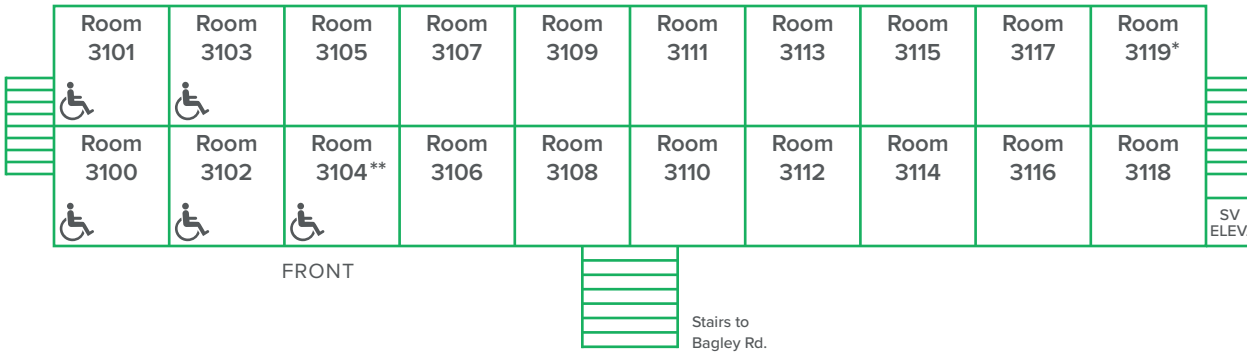

1ST FLOOR – 78 PERSON CAPACITY

20 ROOMS – 31 QUEEN BEDS, 8 FULL BEDS

* telephone service available

** Roll-in showers, hearing impaired and handicap accessible

stairs and elevator to Bagley Center

3100: full bed _____
 full bed _____

3102: full bed _____
 full bed _____

3104: queen bed _____

3106: queen bed _____
 queen bed _____

3108: queen bed _____
 queen bed _____

3110: queen bed _____
 queen bed _____

3112: queen bed _____
 queen bed _____