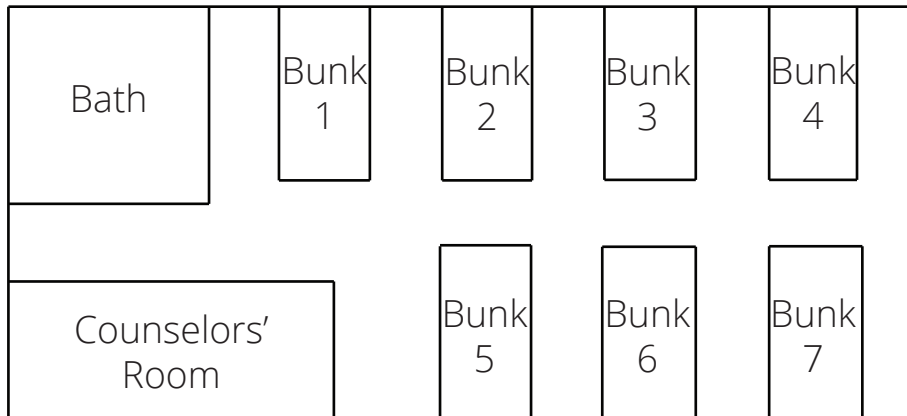

## Cabins

3 Cabins, 48 Person Capacity

### Sweet Gum Cabin #2433 - 16 person capacity

*Each cabin has a 16 person capacity and contains a counselors' room with 1 bunk bed, and 7 other bunk beds.*

counselors' room \_\_\_\_\_  
\_\_\_\_\_

bunk 1 \_\_\_\_\_  
\_\_\_\_\_