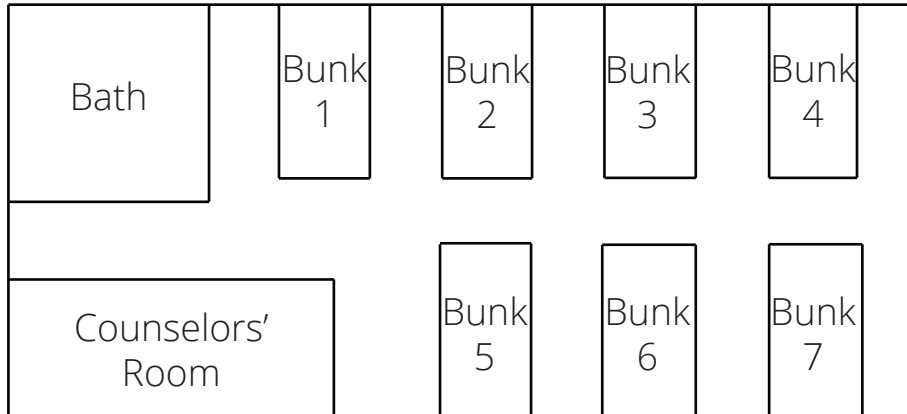

Cabins

3 Cabins, 48 Person Capacity

Sweet Gum Cabin #2433 - 16 person capacity

Each cabin has a 16 person capacity and contains a counselors' room with 1 bunk bed, and 7 other bunk beds.

counselors' room _____

bunk 1 _____

bunk 2 _____

bunk 3 _____

bunk 4 _____

bunk 5 _____

bunk 6 _____

bunk 7 _____
