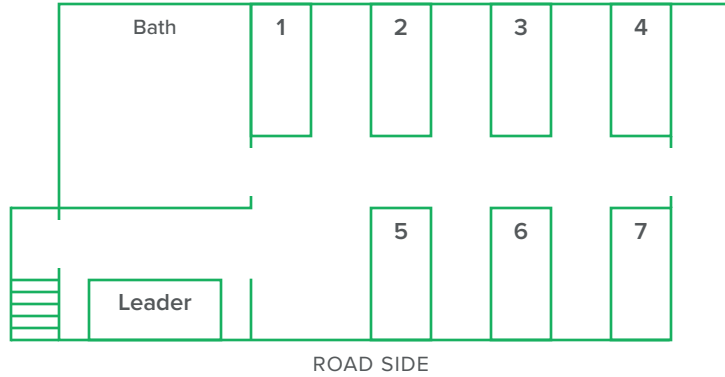

Sweet Gum Cabin

1 cabin with 16 total capacity

CABIN #2433

3RD CABIN – 16 PERSON CAPACITY

8 TWIN BUNKS, 1 BATHROOM

Sweet Gum Cabin has a 16 person capacity and contains a separate bathroom. There is a leader space with 1 bunk bed.

leader
bunk

twin bunk 1

twin bunk 2

twin bunk 3

twin bunk 4

twin bunk 5

twin bunk 6

twin bunk 7
