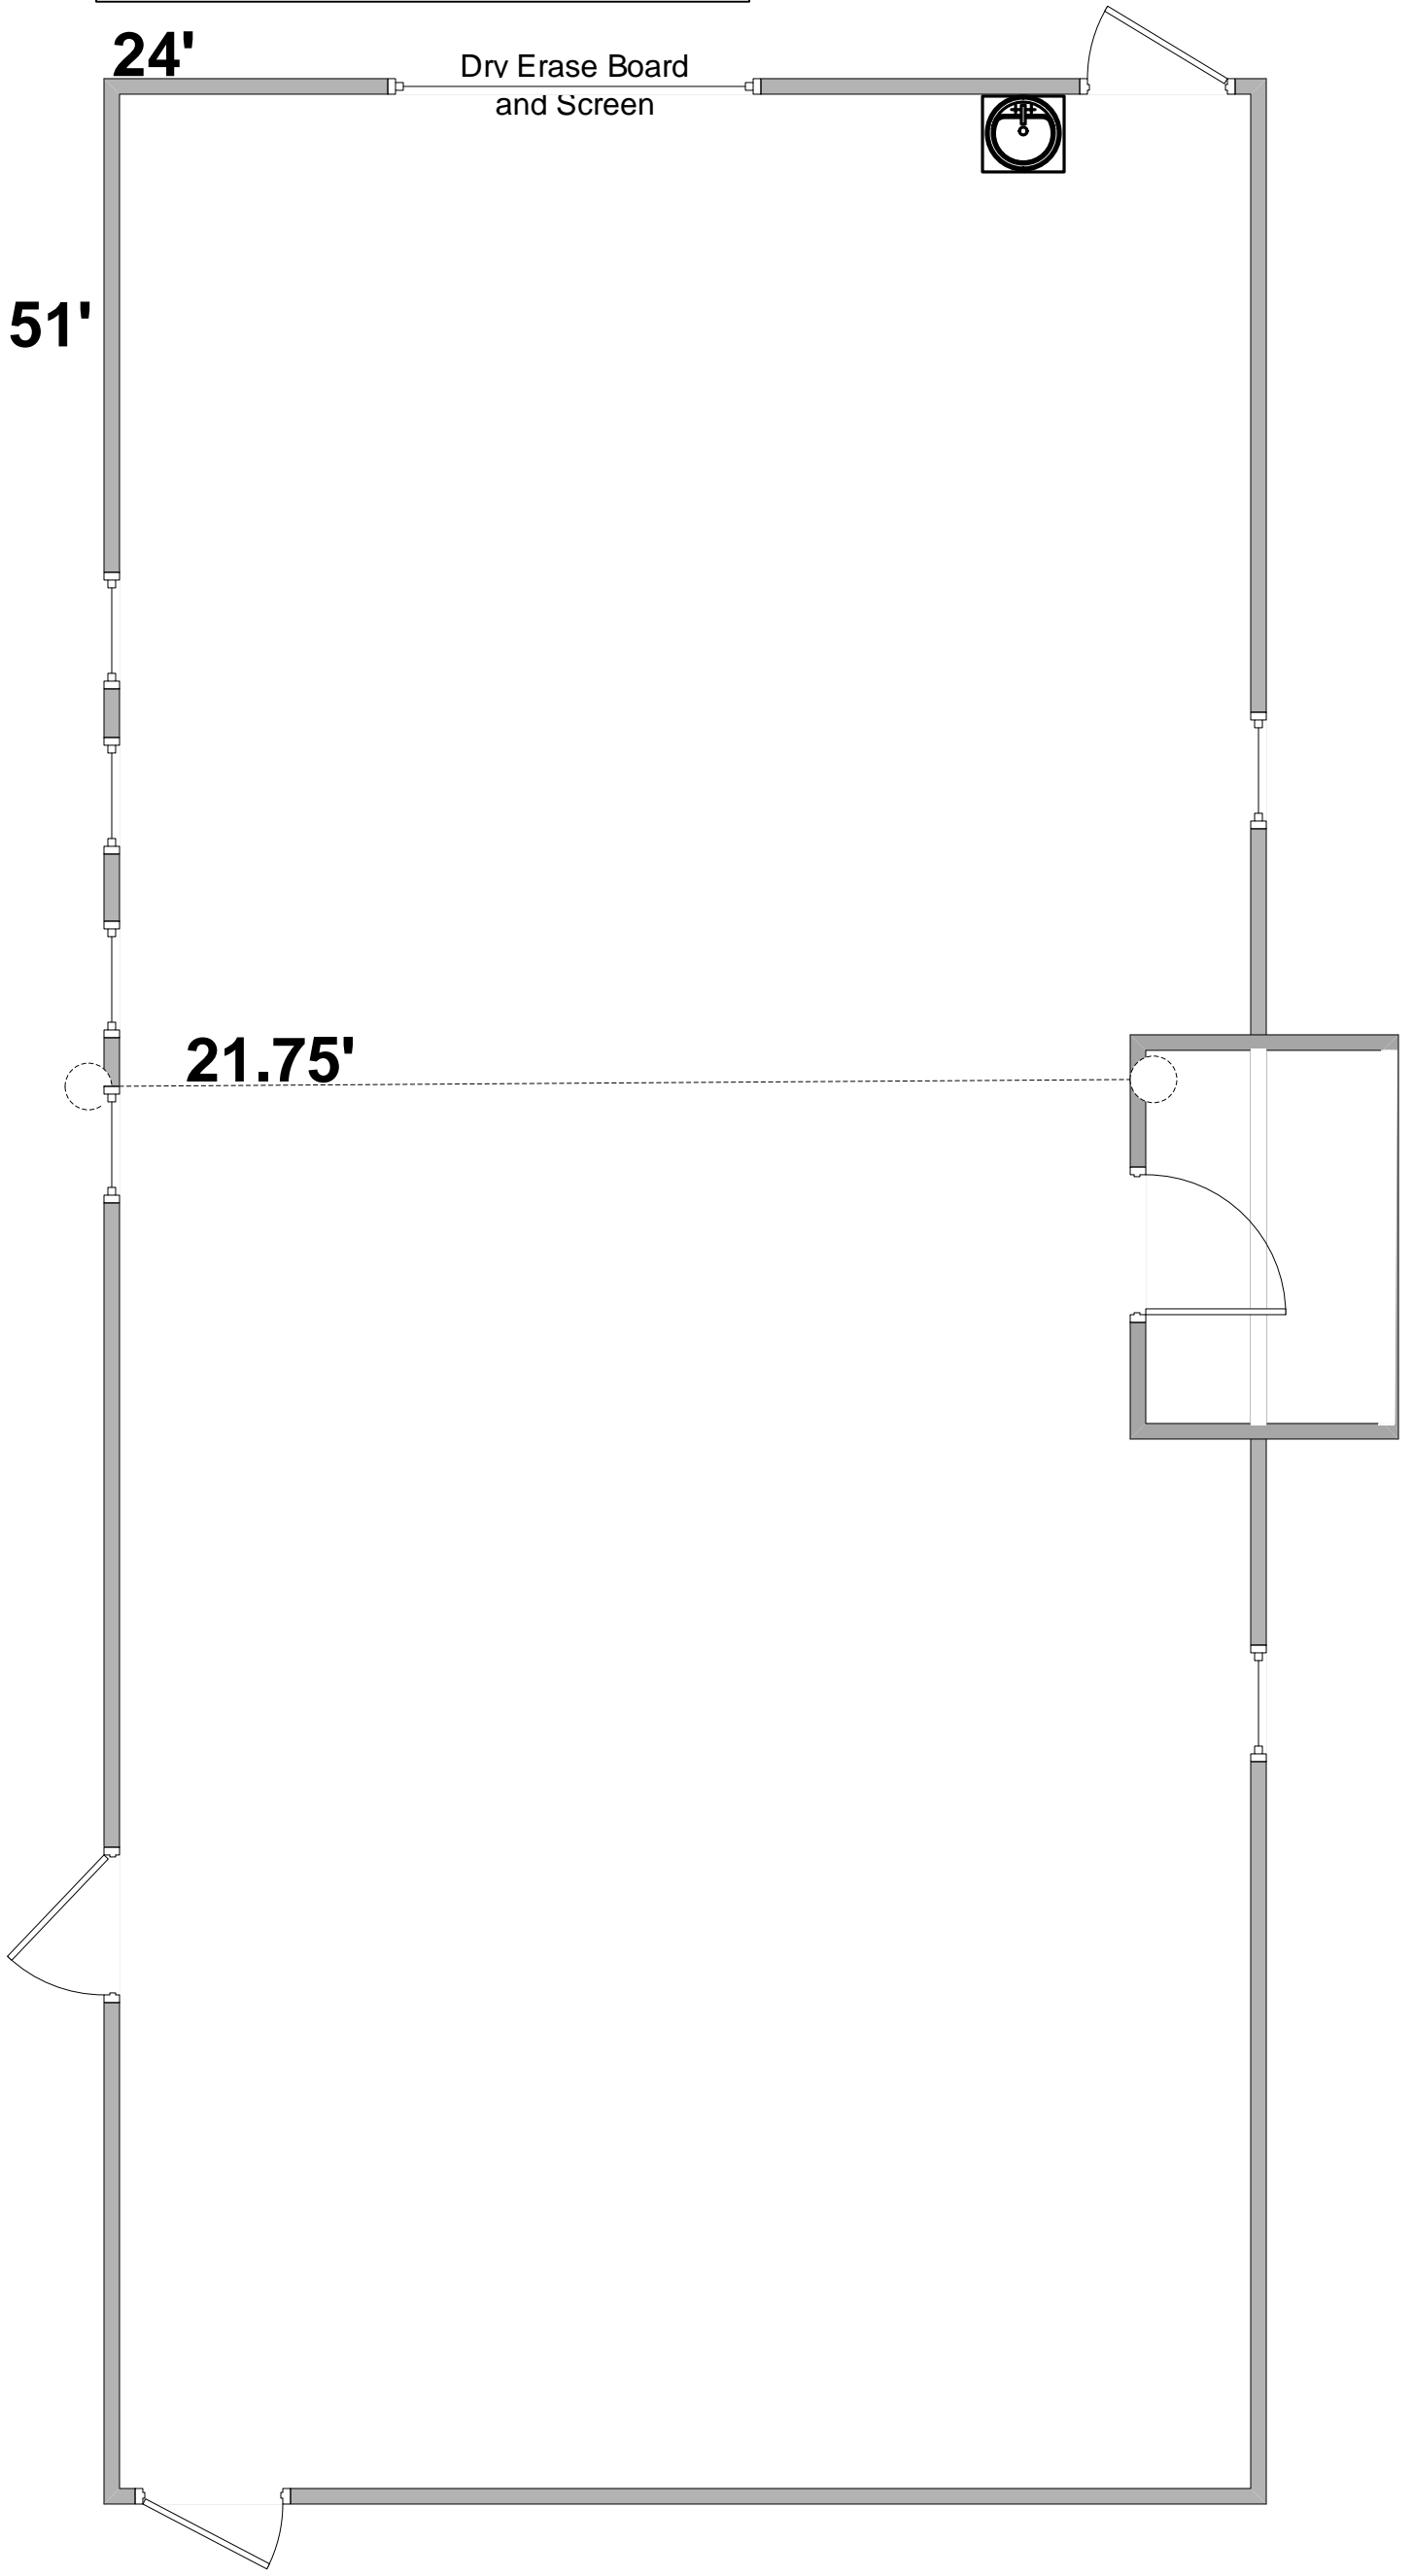

Twin Lodge 4823

24'

Dry Erase Board
and Screen

51'

21.75'