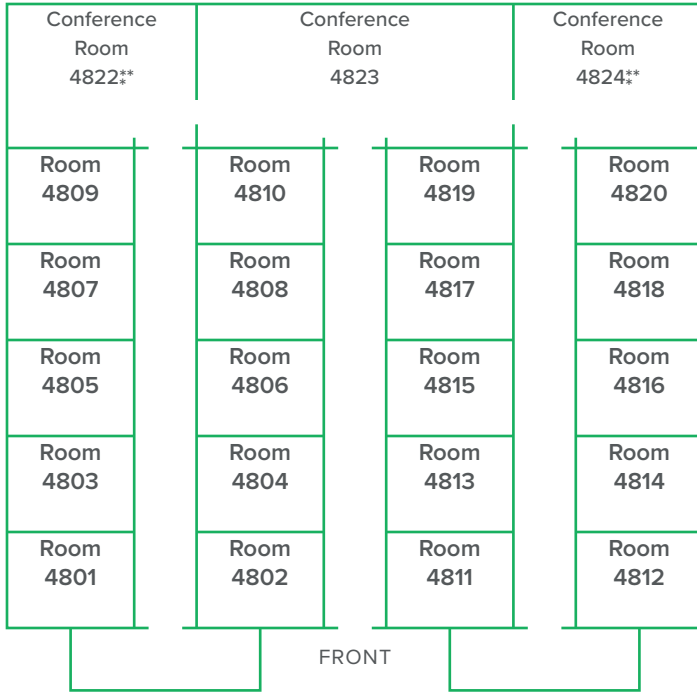

Twin Lodge 1 floor with 80 total capacity

1ST FLOOR – 80 PERSON CAPACITY

20 ROOMS – 20 TWIN BUNKS, 20 FULL BEDS

** these conference rooms have permanent seating areas of couches, chairs, and tables as well as a kitchen area

* telephone service available
bedding for bunk beds is provided at the foot of the bed

- 4801: full bed _____
twin bunk _____
- 4802: full bed _____
twin bunk _____
- 4803: full bed _____
twin bunk _____
- 4804: full bed _____
twin bunk _____
- 4805: full bed _____
twin bunk _____
- 4806: full bed _____
twin bunk _____
- 4807: full bed _____
twin bunk _____
- 4808: full bed _____
twin bunk _____

- 4809: full bed _____
twin bunk _____
- 4810: full bed _____
twin bunk _____
- 4811: full bed _____
twin bunk _____
- 4812: full bed _____
twin bunk _____
- 4813: full bed _____
twin bunk _____
- 4814: full bed _____
twin bunk _____
- 4815: full bed _____
twin bunk _____
- 4816: full bed _____
twin bunk _____
- 4817: full bed _____
twin bunk _____
- 4818: full bed _____
twin bunk _____
- 4819: full bed _____
twin bunk _____
- 4820: full bed _____
twin bunk _____