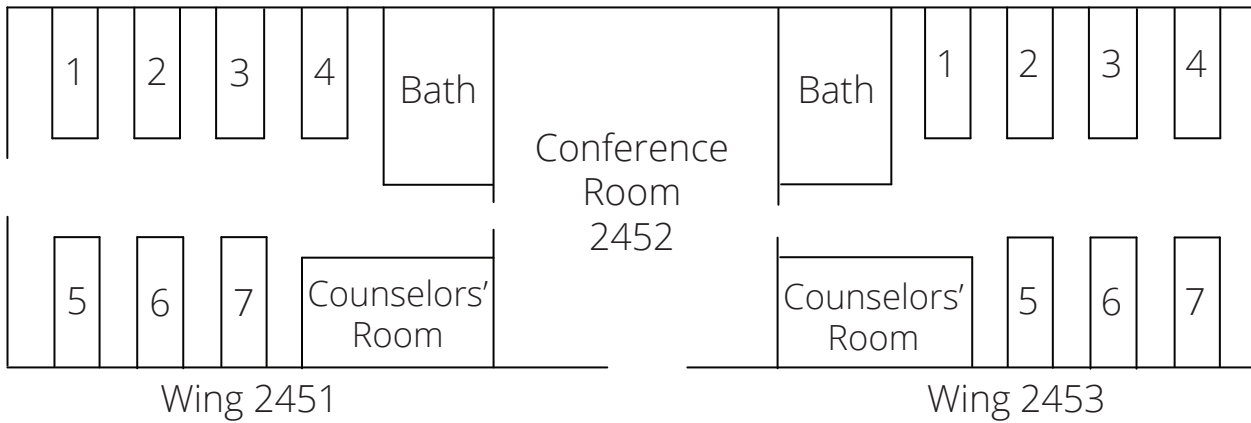

Wood Duplex

32 Person Capacity

Each wing has a 16 person capacity and contains a separate bath, a counselors' room with 1 bunk bed, and 7 other bunk beds.

counselors' room _____

bunk 1 _____

bunk 2 _____

bunk 3 _____

bunk 4 _____

bunk 5 _____

bunk 6 _____

bunk 7 _____

counselors' room _____

bunk 1 _____

bunk 2 _____

bunk 3 _____