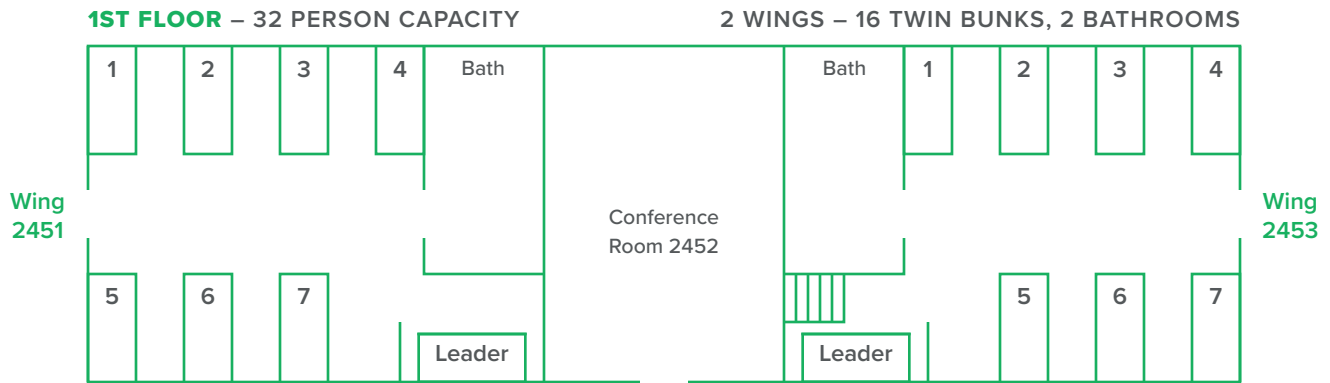

Wood Duplex 1 floor with 32 total capacity

each wing has a 16 person capacity and contains a separate bath, a counselors' room with 1 bunk bed, and 7 additional bunk beds

Wing 2451:

leader bunk _____

twin bunk 1 _____

twin bunk 2 _____

twin bunk 3 _____

twin bunk 4 _____

twin bunk 5 _____

twin bunk 6 _____

twin bunk 7 _____

Wing 2453:

leader bunk _____

twin bunk 1 _____

twin bunk 2 _____

twin bunk 3 _____

twin bunk 4 _____

twin bunk 5 _____

twin bunk 6 _____

twin bunk 7 _____
