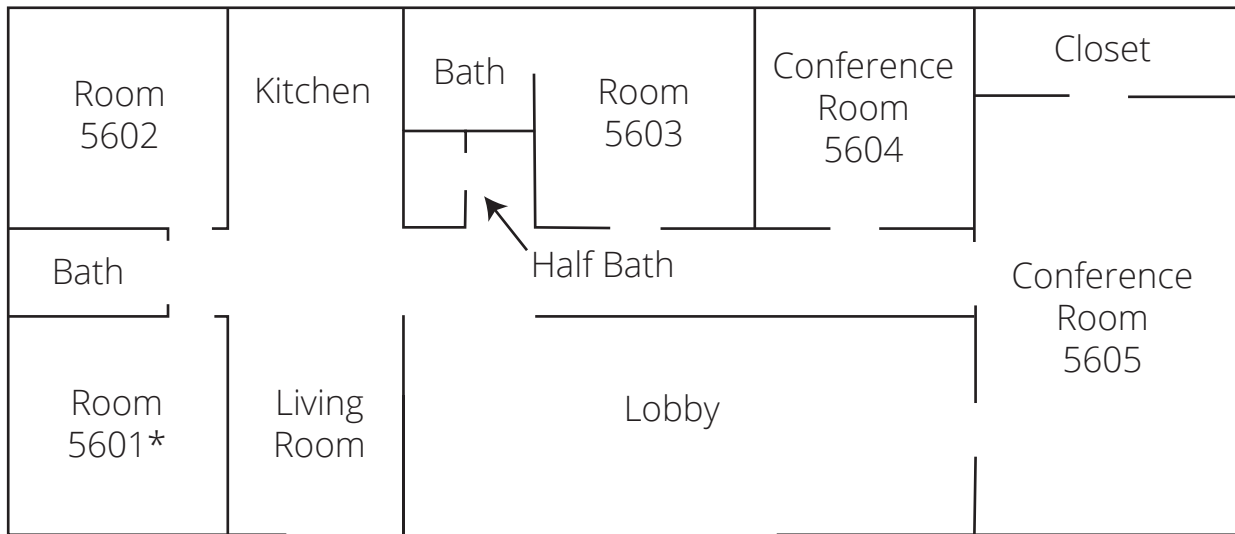

Mary Essie Stephens Apartment

Downstairs - 8 person lodging capacity

3 Rooms - 4 single beds, 2 full beds

**Telephone service available*

Room 5601

full bed _____

twin bed _____

Room 5602

full bed _____

twin bed _____

Room 5603

twin bed _____

twin bed _____