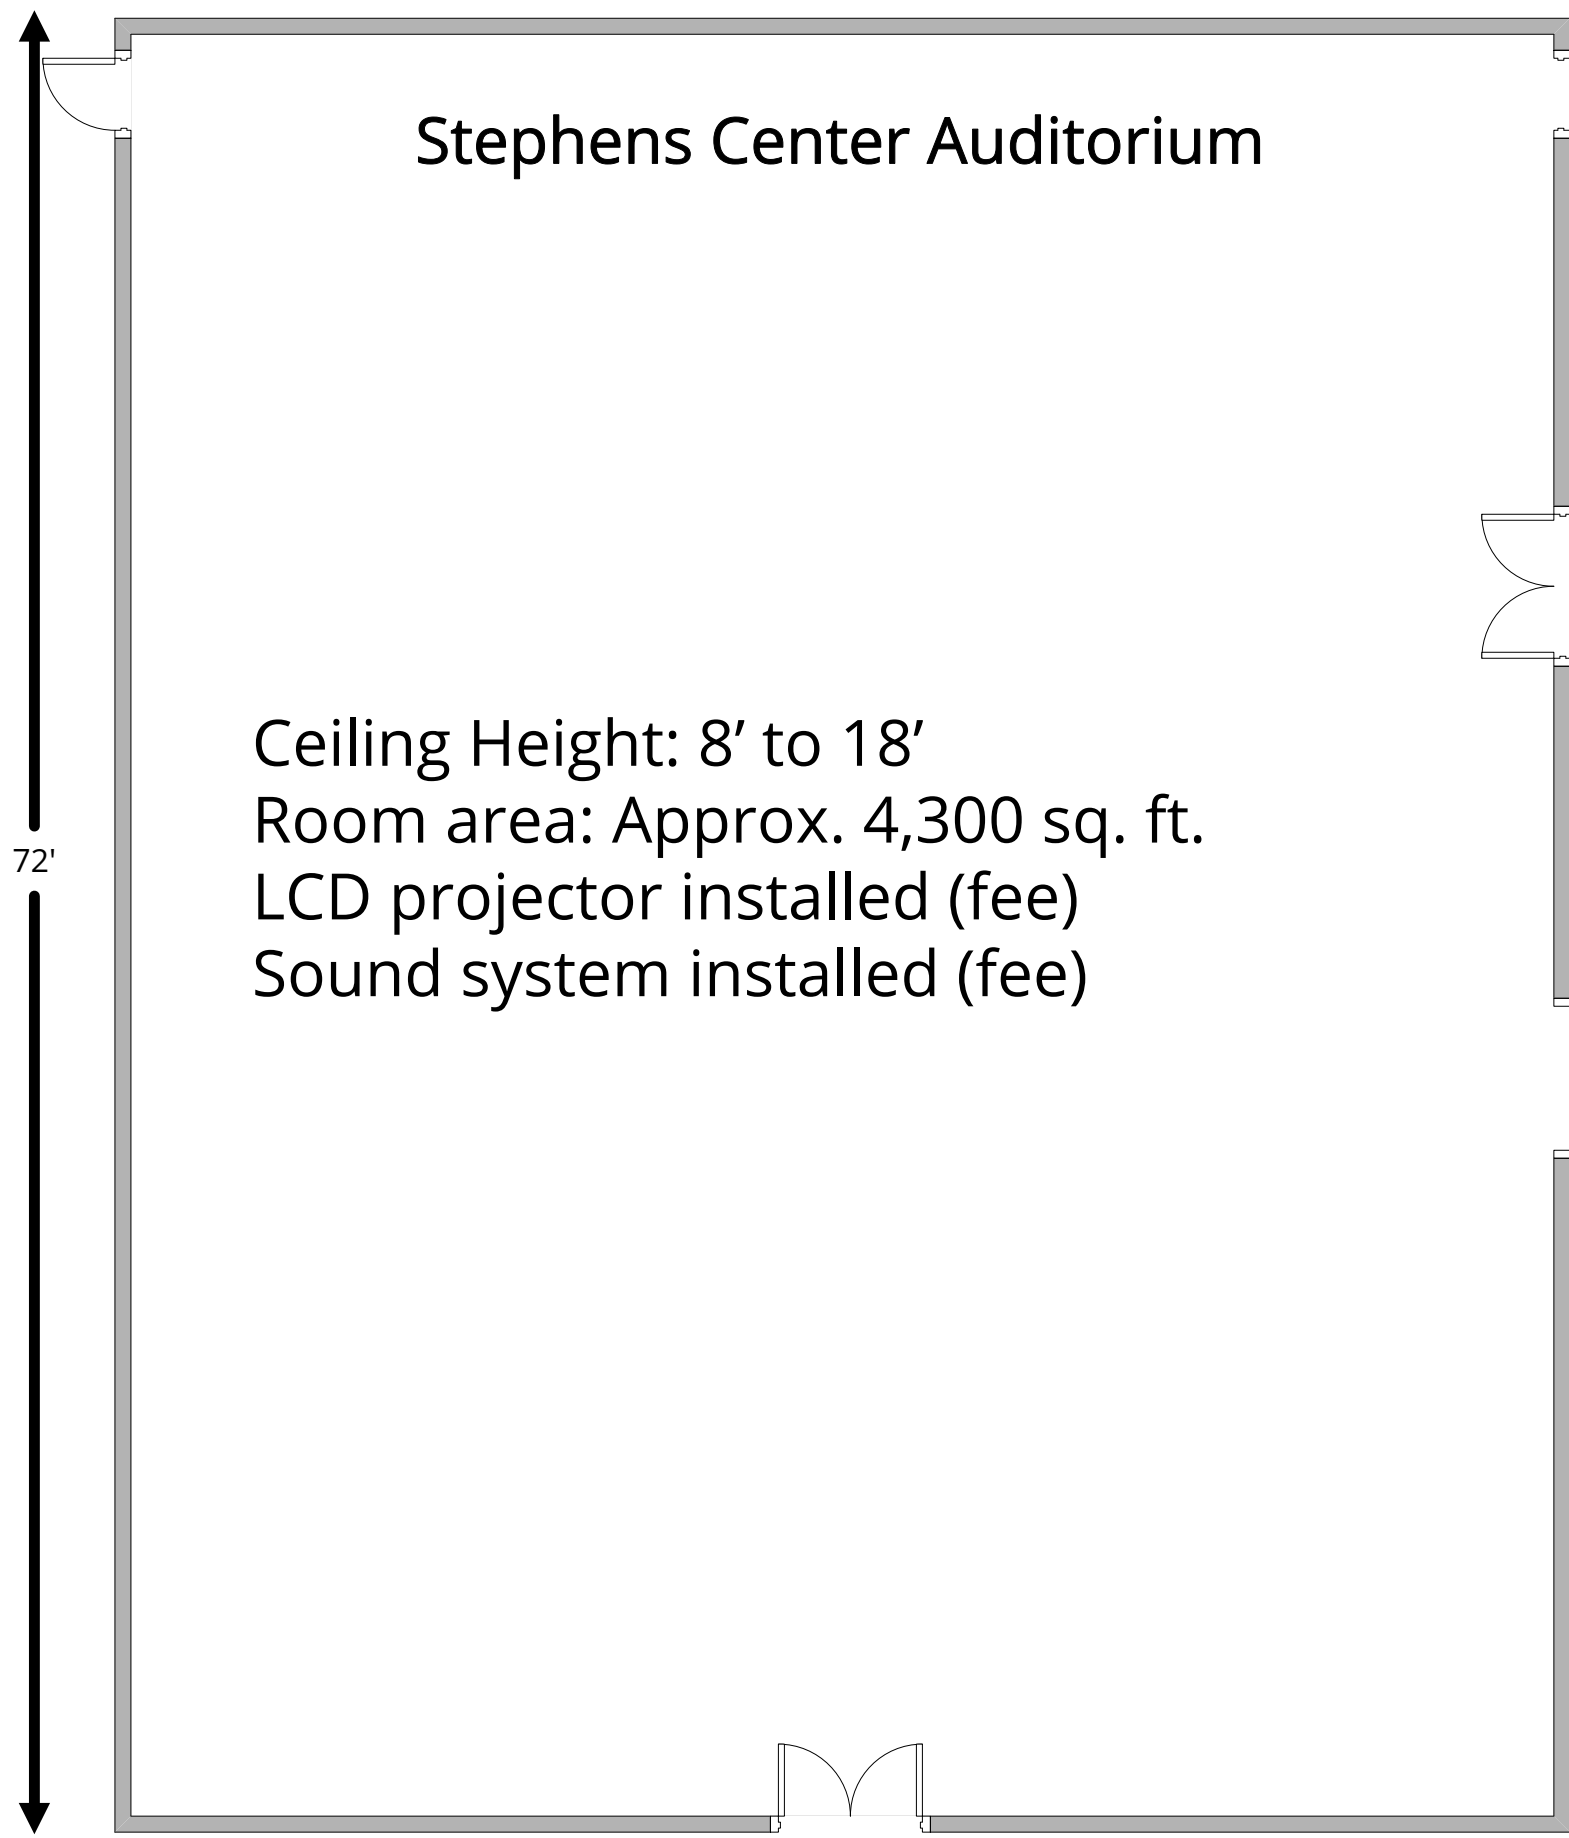

# Stephens Center Auditorium

Ceiling Height: 8' to 18'  
Room area: Approx. 4,300 sq. ft.  
LCD projector installed (fee)  
Sound system installed (fee)

Electrical Room

Storage  
Electrical Panel

HVAC Dining Room

# Stephens Center Dining Room

50'

60'

60'

72'