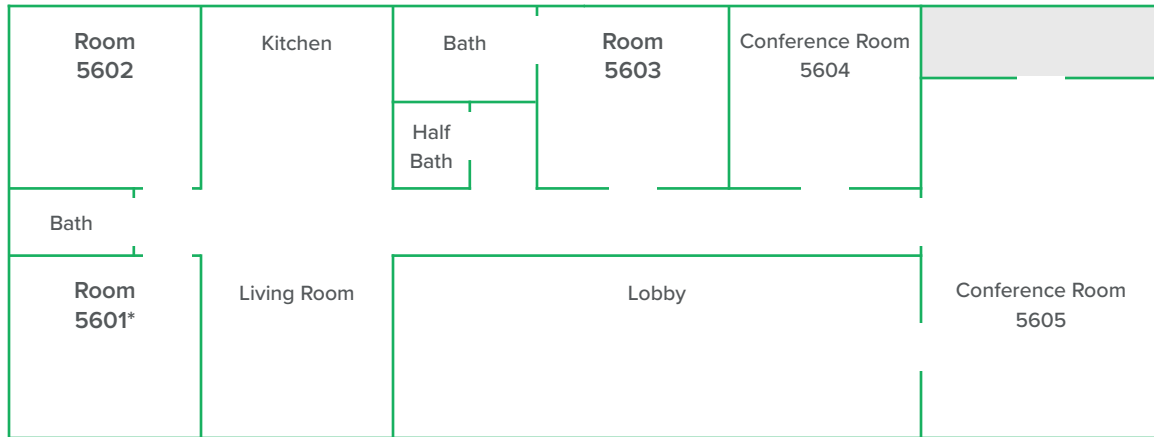

# Mary Essie Stephens Apt. 1 floor with 8 total capacity

**1ST FLOOR – 8 PERSON CAPACITY**

**3 ROOMS – 2 FULL BEDS, 4 TWIN BEDS**

*\* telephone service available*

**5601:** full bed \_\_\_\_\_  
 \_\_\_\_\_  
 twin bed \_\_\_\_\_

**5603:** twin bed \_\_\_\_\_  
 \_\_\_\_\_  
 twin bed \_\_\_\_\_

**5602:** full bed \_\_\_\_\_  
 \_\_\_\_\_  
 twin bed \_\_\_\_\_