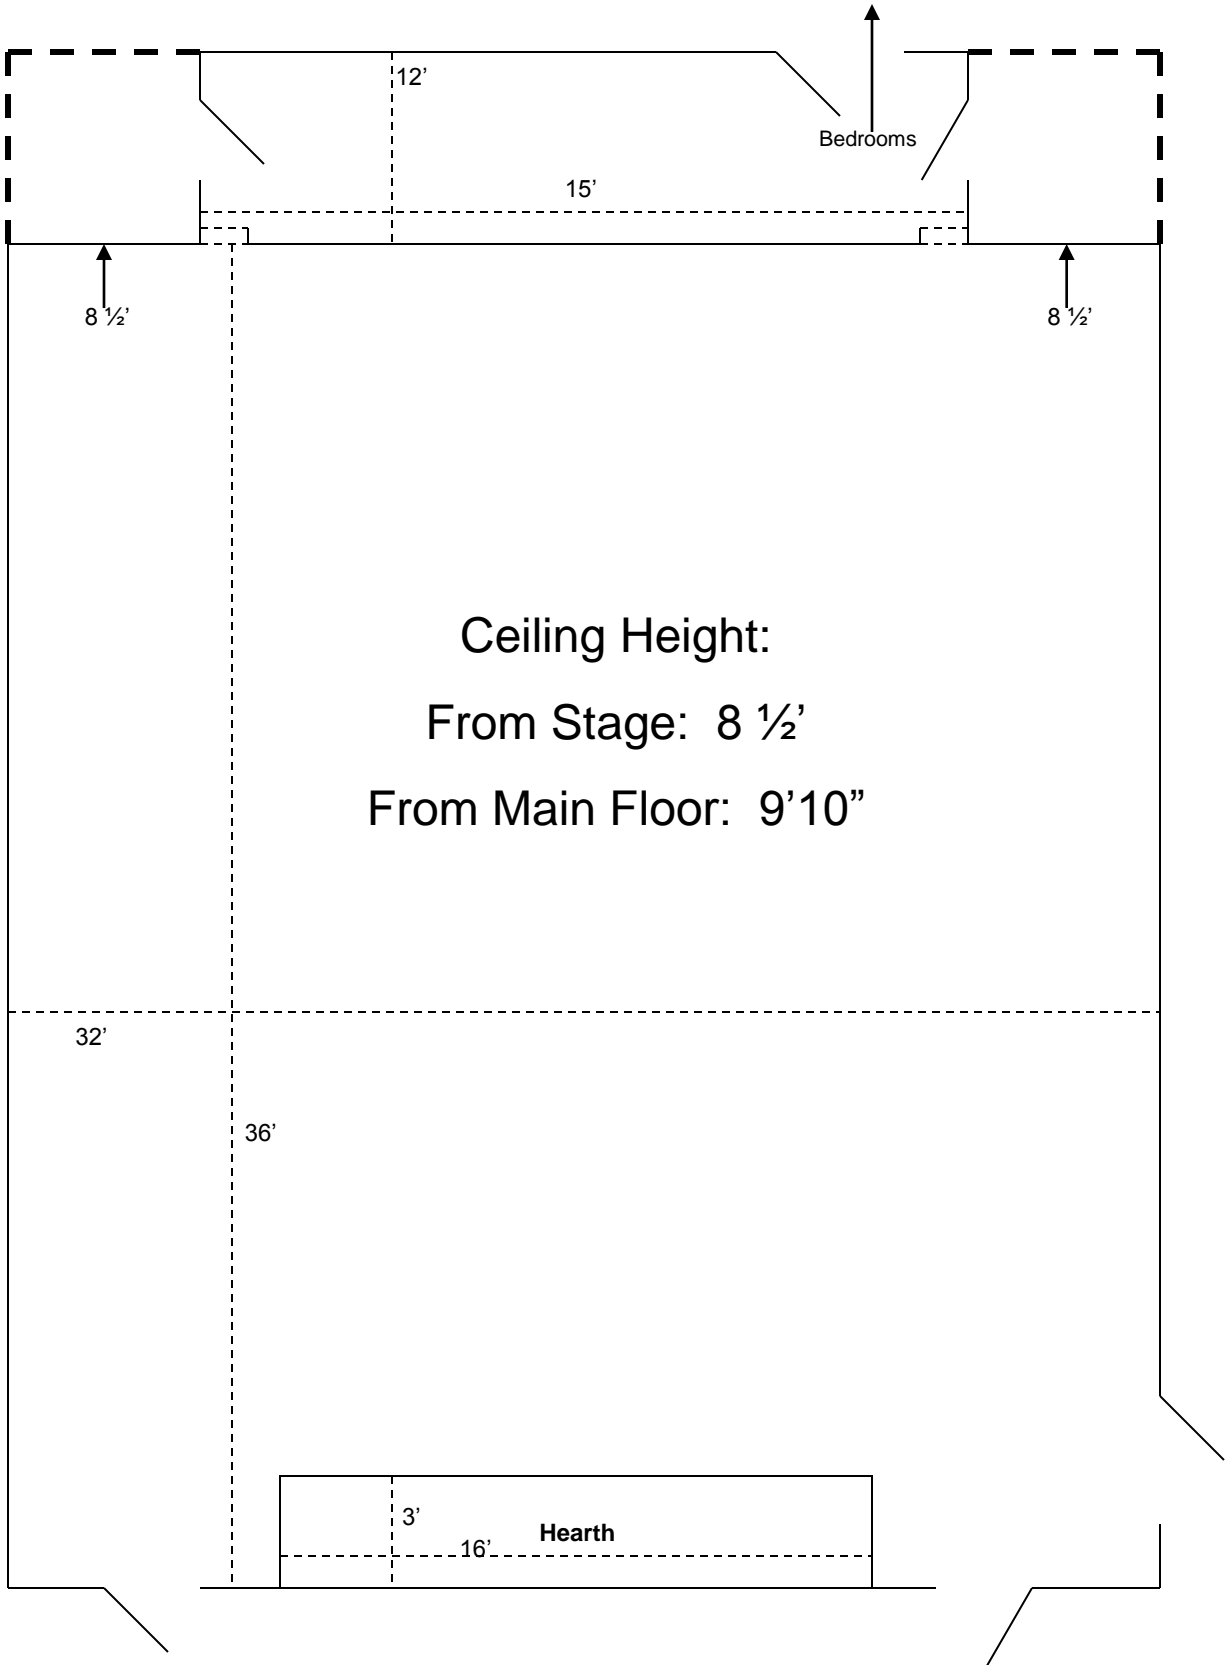

Isbell Activity Center

Ceiling Height:
From Stage: 8 1/2'
From Main Floor: 9'10"

8 1/2'

8 1/2'

12'

15'

32'

36'

3'

16'

Hearth

Bedrooms