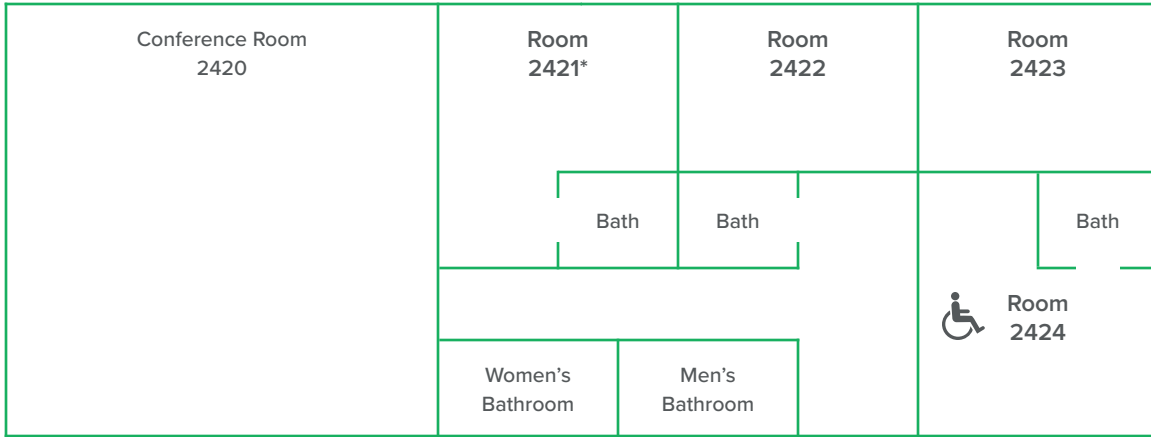

2ND FLOOR – 8 PERSON CAPACITY

4 ROOMS – 2 FULL BEDS, 4 TWIN BEDS

* telephone service available

2421: full bed _____
_____

2423: twin bed _____
twin bed _____

2422: twin bed _____
twin bed _____

2424: full bed _____
_____